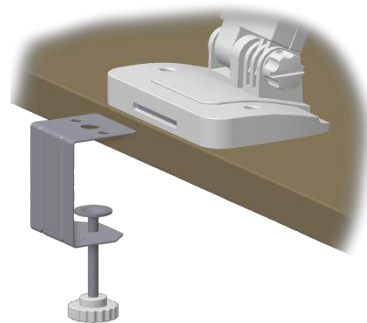

# OX-1 (Model Code #1433)

## Entry USB Model in Flexible Installation

Optional Clamper

Optional Writing Whiteboard

- **8M Resolution**
- **x8 Digital Zoom via PC Software (ELMO Interactive Toolbox)**

<https://elmoeurope.com/index.php/en/download-service/software>

- **One Push Auto Focus**
- **Built -in Microphone**
- **A3 Coverage**
- **Adjustable Arm and Camera Head**
- **Optional Clamper** (Model Code #1434)
- **Optional Writing Whiteboard** (Model Code #1356)

# Specification

Model Name	OX-1
Model Code	1433
Camera	
Image Sensor	1/3.2" CMOS
Effective Pixels	8M (3264x2448)
Frame Rate	Max. 30fps
Zoom	Digital x8 (via Software)
Lens/Max Aperture	F=2.2
Focus Range	100mm ~ ∞
Focus Control	Auto (One push)
Shooting Area	Possible to shoot A3 format
Resolution	FHD via USB
User Interface	
Auto Focus Key	Yes
Lighting	White LED
Foldable Mechanical Arm	Yes
Adjustable Arm/Head	Yes/Yes
Integrated Stage	(Option)
Image Rotation	Yes by PC software
Freeze	Yes by PC software
Annotation	Yes by PC software
Comparison	Yes by PC software
Mask	Yes by PC software
Recording	Yes onto PC by PC software
Optional Apps	ImageMate4 for Windows, ELMO Interactive Toolbox (EIT) for Windows and Mac Available at <a href="http://www.elmoeurope.com">www.elmoeurope.com</a>
Technical Interface	
USB	x1 (Type B, Version 2.0)
Others	
Built-in Mic	Yes
Power	DC5V (USB bus powered)
Power Consumption	1.25W
Dimension	(Set-up) W317 x D108 x H375 mm (Folded) W337mm x D108 x H 54 mm
Weight	Approx. 630 g (Main unit)
Accessories	USB 2.0 Cable, Instruction Manual
Optional Accessories	
Whiteboard Stage	Yes
CRA Tablet	Yes by PC software
CRB Pen System	Yes by PC software
Mounting Attachment	Yes
Warranty	5 years