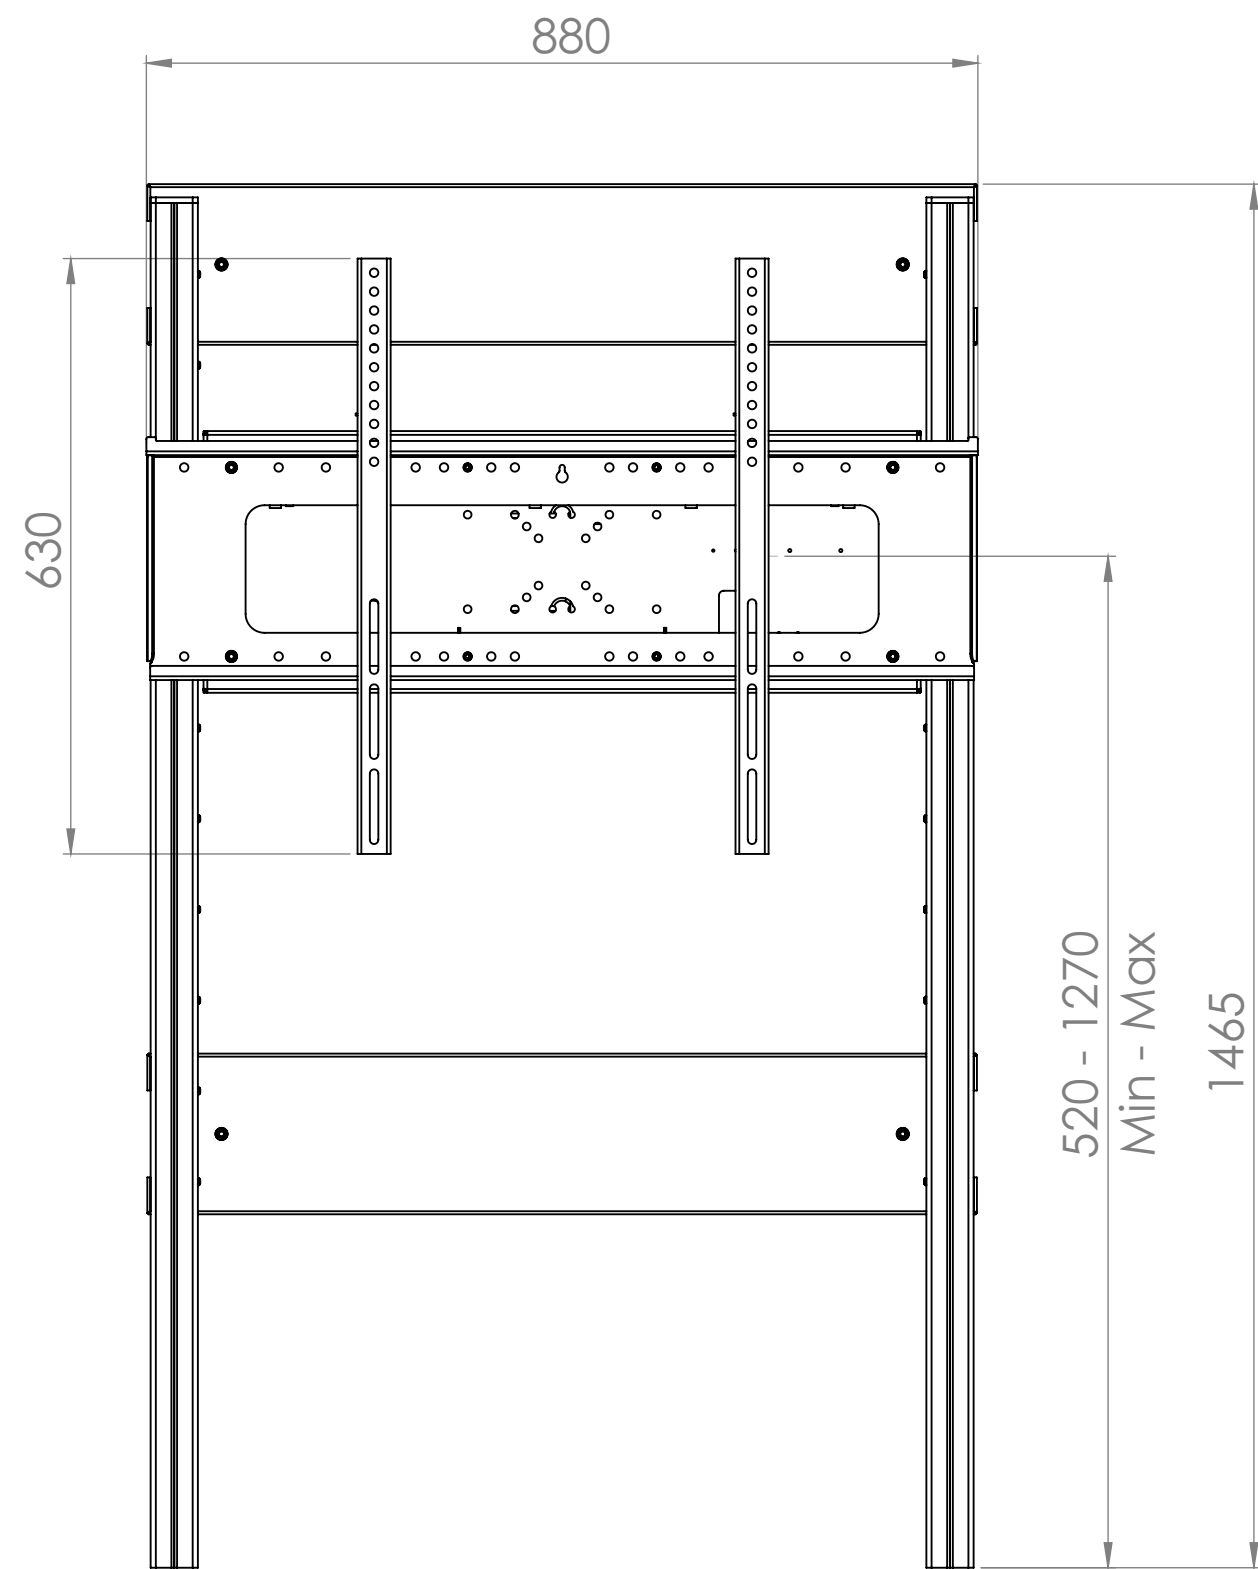

Hi-Lo Screenlift 750 Electric Screen Wall Mount - 8961

- Max Capacity 130KG, suitable for screens between 42 and 95in
- Suitable for VESA mounts 200, 300, 400, 500, 600 700 and 800mm in width and between 100 and 600mm in height
- 750mm electric height adjustment between 520 and 1270mm,
- 40mm wall brackets supplied as standard 100mm standoff brackets available
- 350mm Extension legs (8963) available if required

*Dimensions given to a tolerance of +-3mm