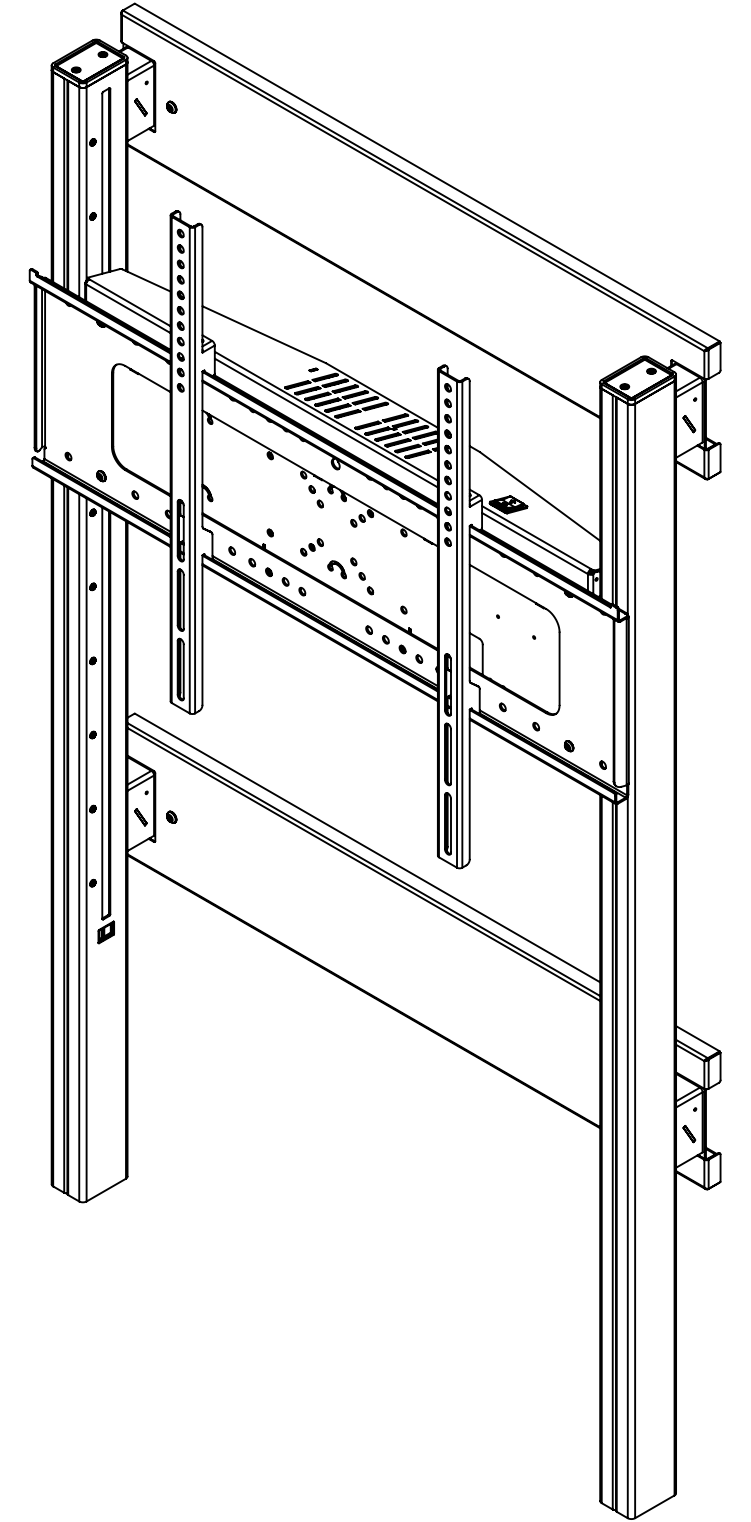

Go Education Limited
Viglen House Business Centre
Alperton Lane
Wembley
Middlesex
HA0 1HD

t: +44 (0) 20 8795 3882
w: www.goeducation.co.uk

The copyright of this drawing is retained by Loxit limited
This drawing may not be reproduced without prior written permission of Loxit limited

*Dimensions given to a tolerance of +-3mm