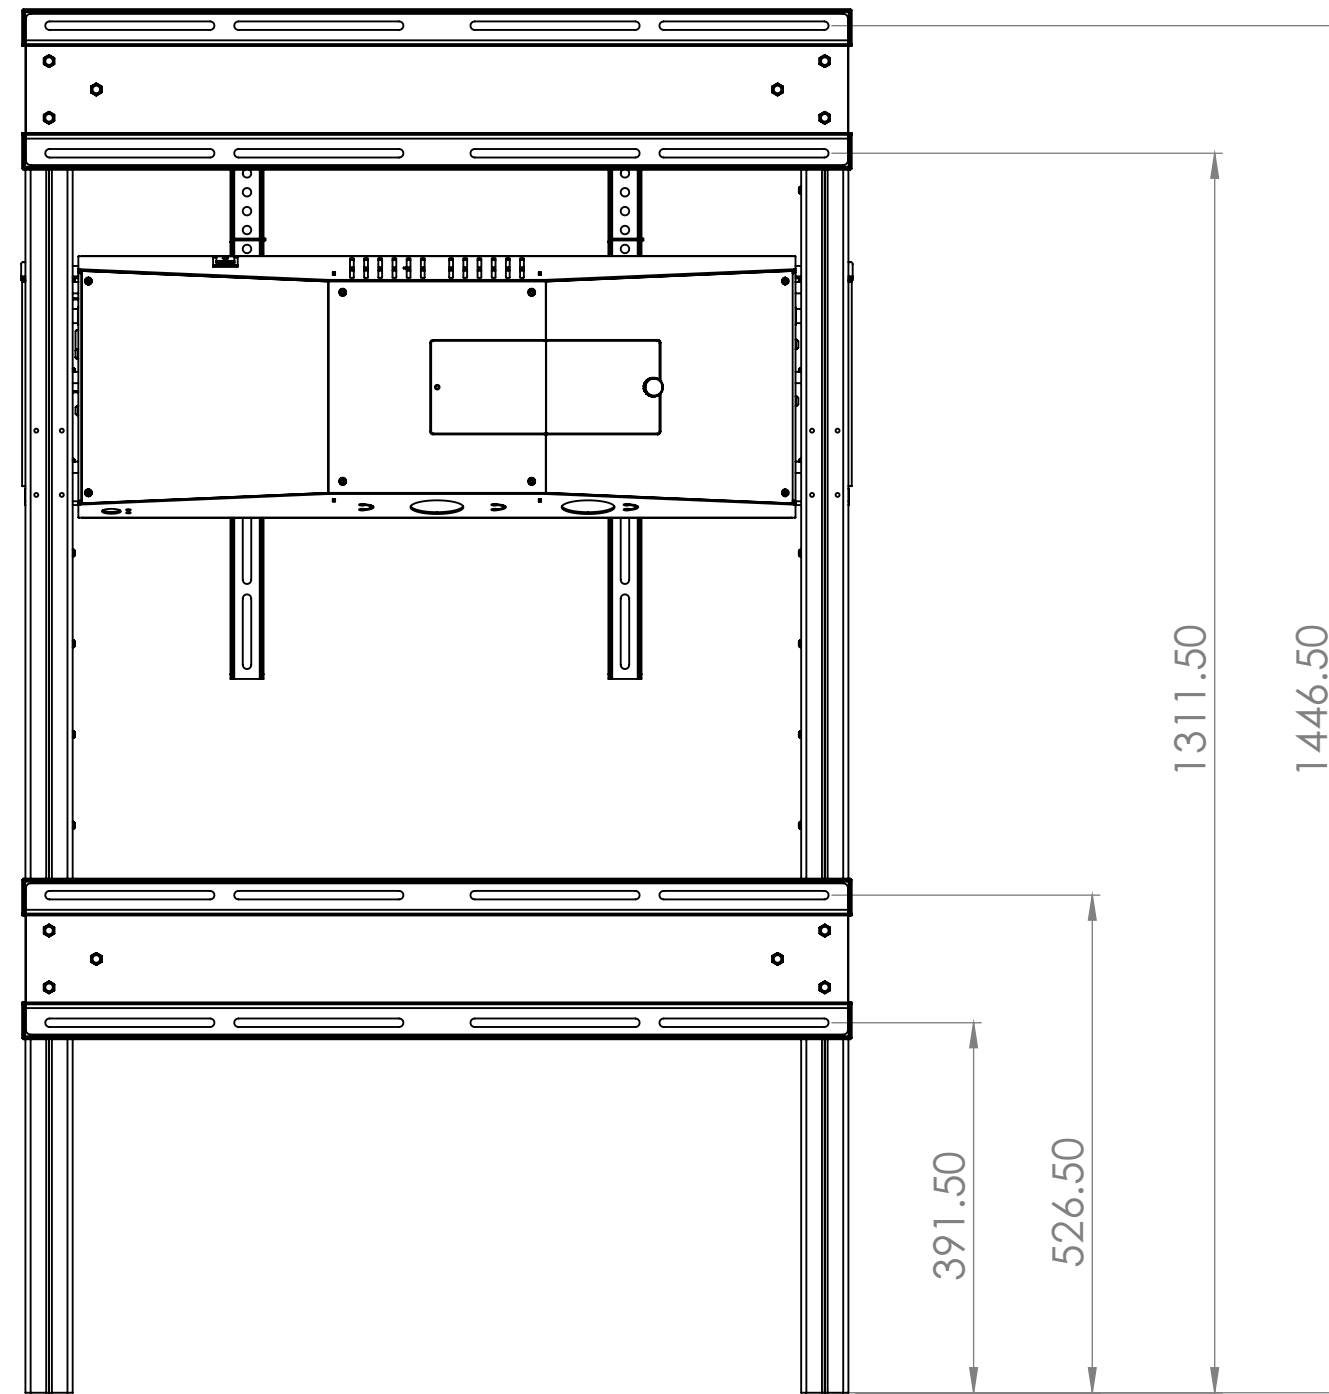

Hi-Lo Screenlift 750 Electric Screen Wall Mount - 8961

- Max Capacity 130KG, suitable for screens between 42 and 95in
- Suitable for VESA mounts 200, 300, 400, 500, 600 700 and 800mm in width and between 100 and 600mm in height
- 750mm electric height adjustment between 520 and 1270mm,
- 40mm wall brackets supplied as standard 100mm standoff brackets available
- 350mm Extension legs (8963) available if required

*Dimensions given to a tolerance of +-3mm