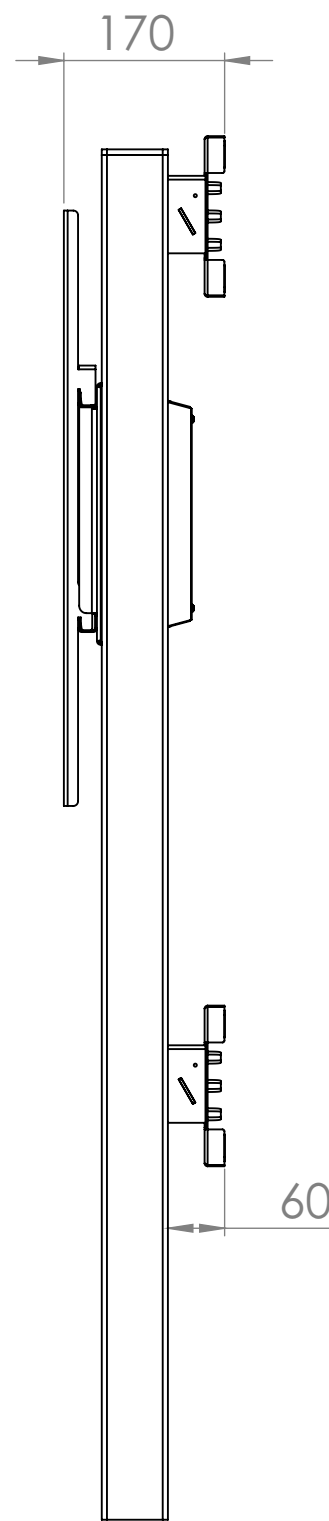

Hi-Lo Screenlift 750 Electric Screen Wall Mount - 8961

- Max Capacity 130KG, suitable for screens between 42 and 95in
- Suitable for VESA mounts 200, 300, 400, 500, 600 700 and 800mm in width and between 100 and 600mm in height
- 750mm electric height adjustment between 520 and 1270mm,
- 40mm wall brackets supplied as standard 100mm standoff brackets available
- 350mm Extension legs (8963) available if required

* Height dimensions exclude adjustable feet

Go Education Limited
 Viglen House Business Centre
 Alperton Lane
 Wembley
 Middlesex
 HA0 1HD

t: +44 (0) 20 8795 3882
 w: www.goeducation.co.uk

The copyright of this drawing is retained by Loxit limited
 This drawing may not be reproduced without prior written permission of Loxit limited

*Dimensions given to a tolerance of +-3mm