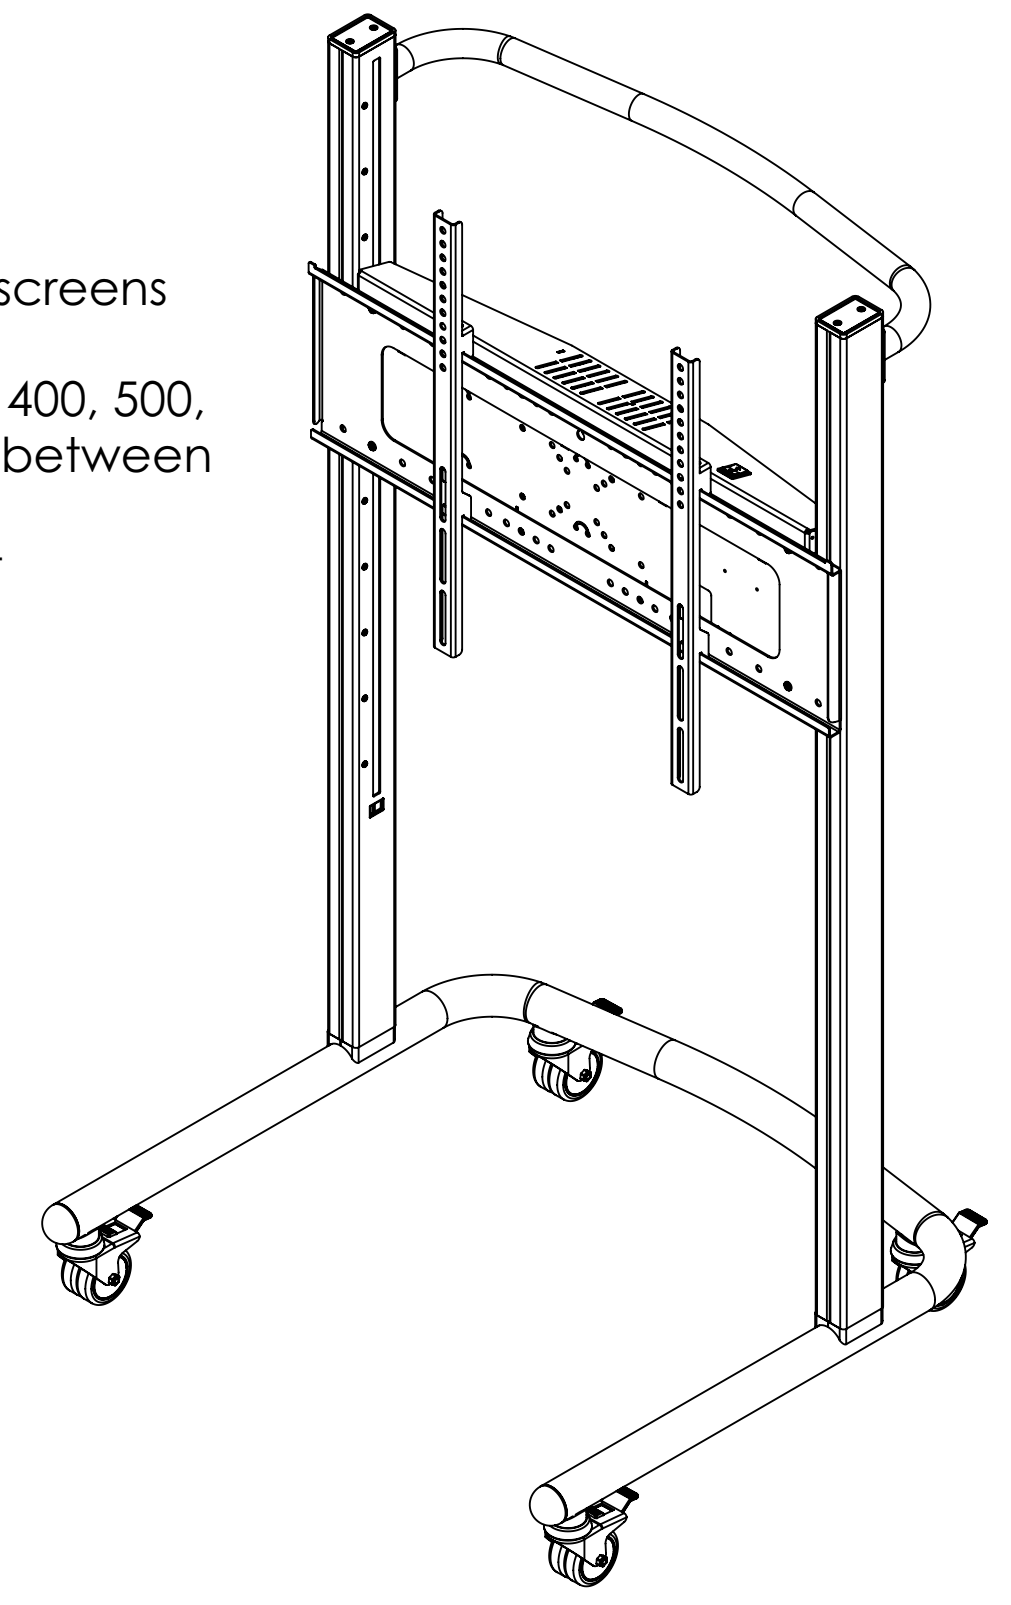

Hi-Lo Screenlift 750 Electric Trolley Mount - 8960

- Max Capacity 100KG, suitable for screens between 42 and 86in
- Suitable for VESA mounts 200, 300, 400, 500, 600, 700 and 800mm in width and between 100 and 600mm in height
- 750mm electric height adjustment between 690 and 1440mm,

*Dimensions given to a tolerance of +-3mm