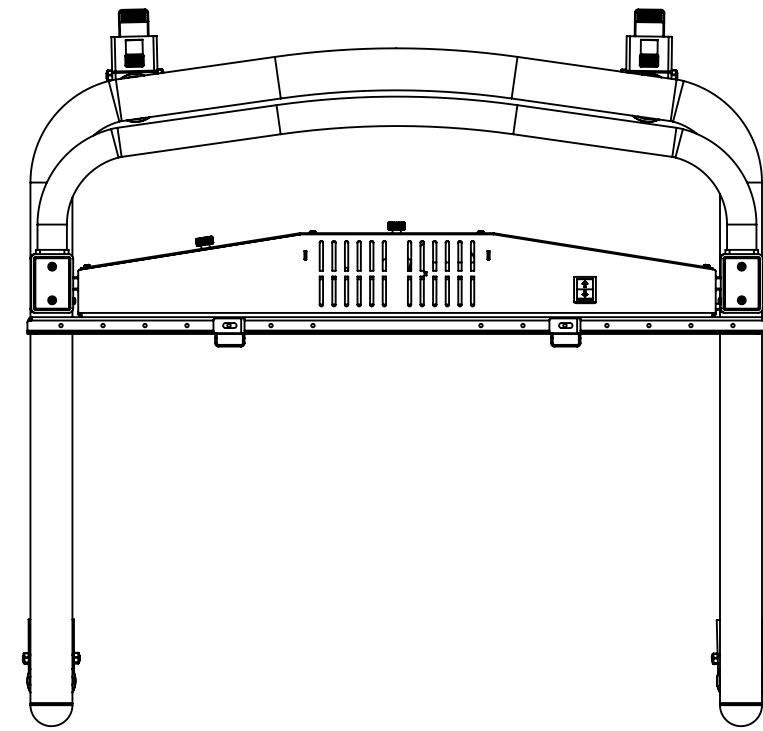

Hi-Lo Screenlift 750 Electric Trolley Mount - 8960

- Max Capacity 100KG, suitable for screens between 42 and 86in
- Suitable for VESA mounts 200, 300, 400, 500, 600, 700 and 800mm in width and between 100 and 600mm in height
- 750mm electric height adjustment between 690 and 1440mm,

*Dimensions given to a tolerance of +-3mm