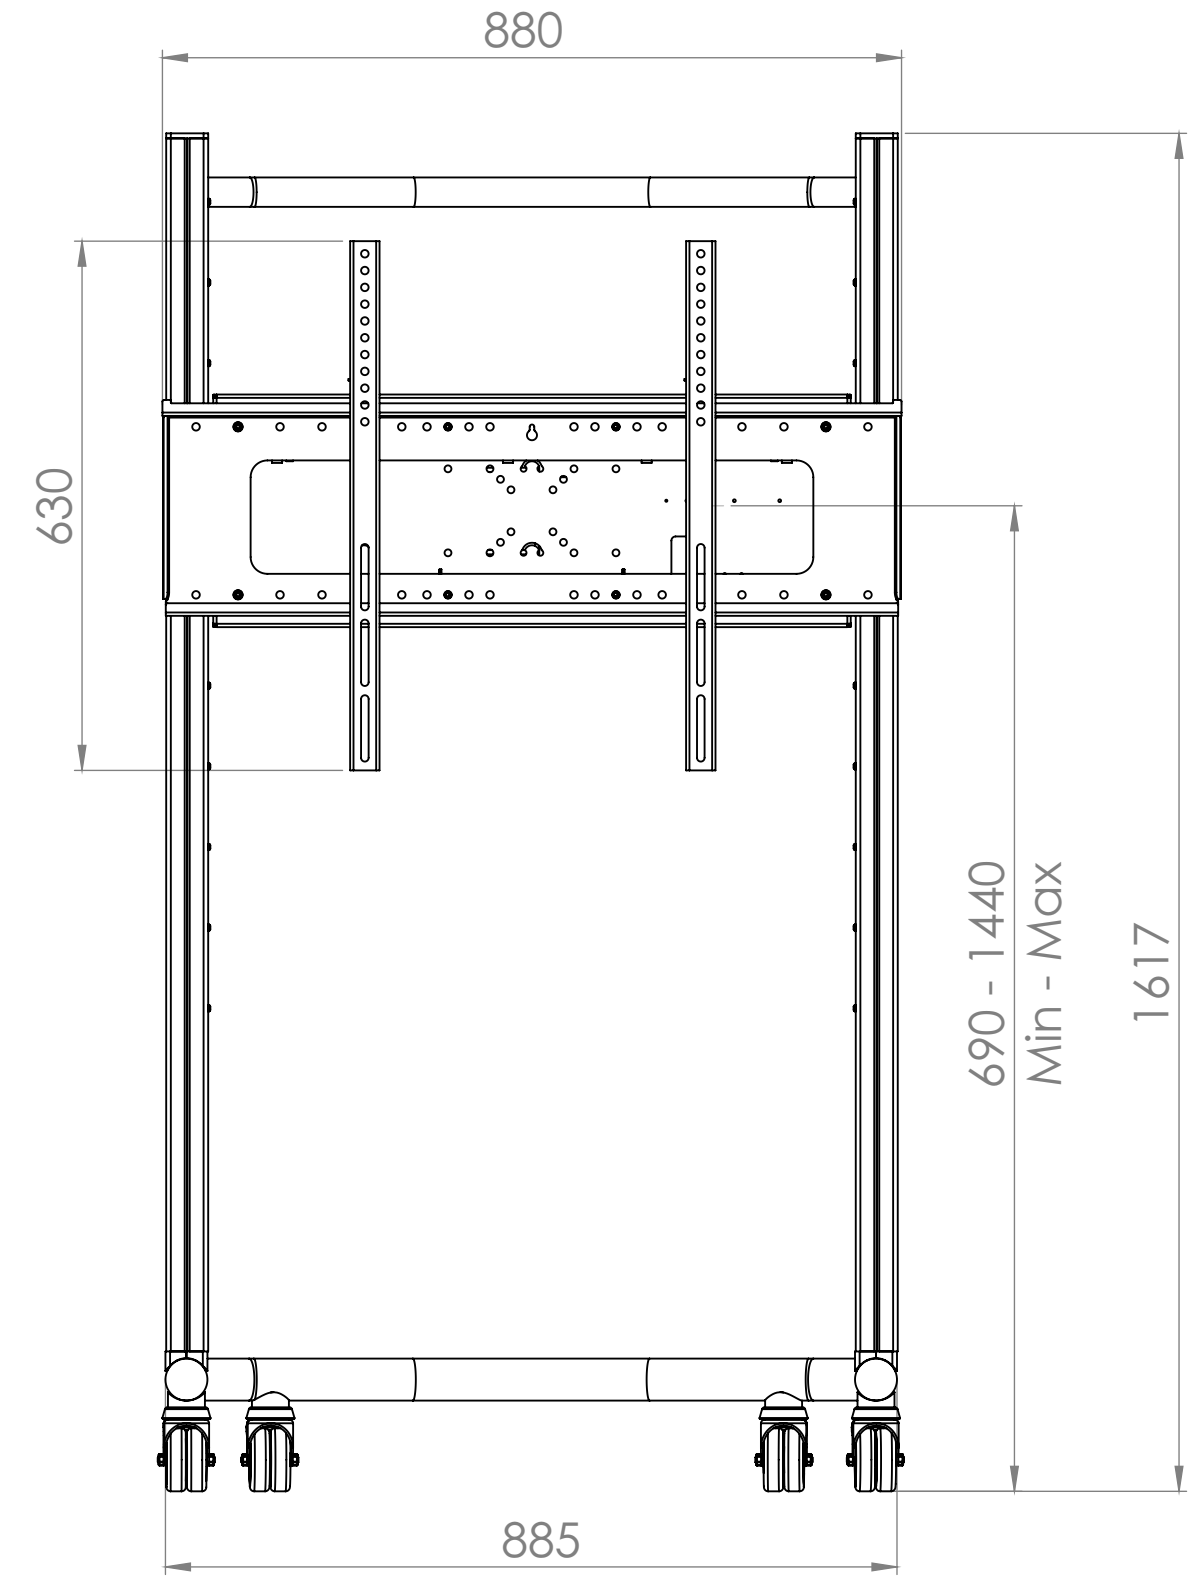

Hi-Lo Screenlift 750 Electric Trolley Mount - 8960

- Max Capacity 100KG, suitable for screens between 42 and 86in
- Suitable for VESA mounts 200, 300, 400, 500, 600, 700 and 800mm in width and between 100 and 600mm in height
- 750mm electric height adjustment between 690 and 1440mm,

*Dimensions given to a tolerance of +-3mm