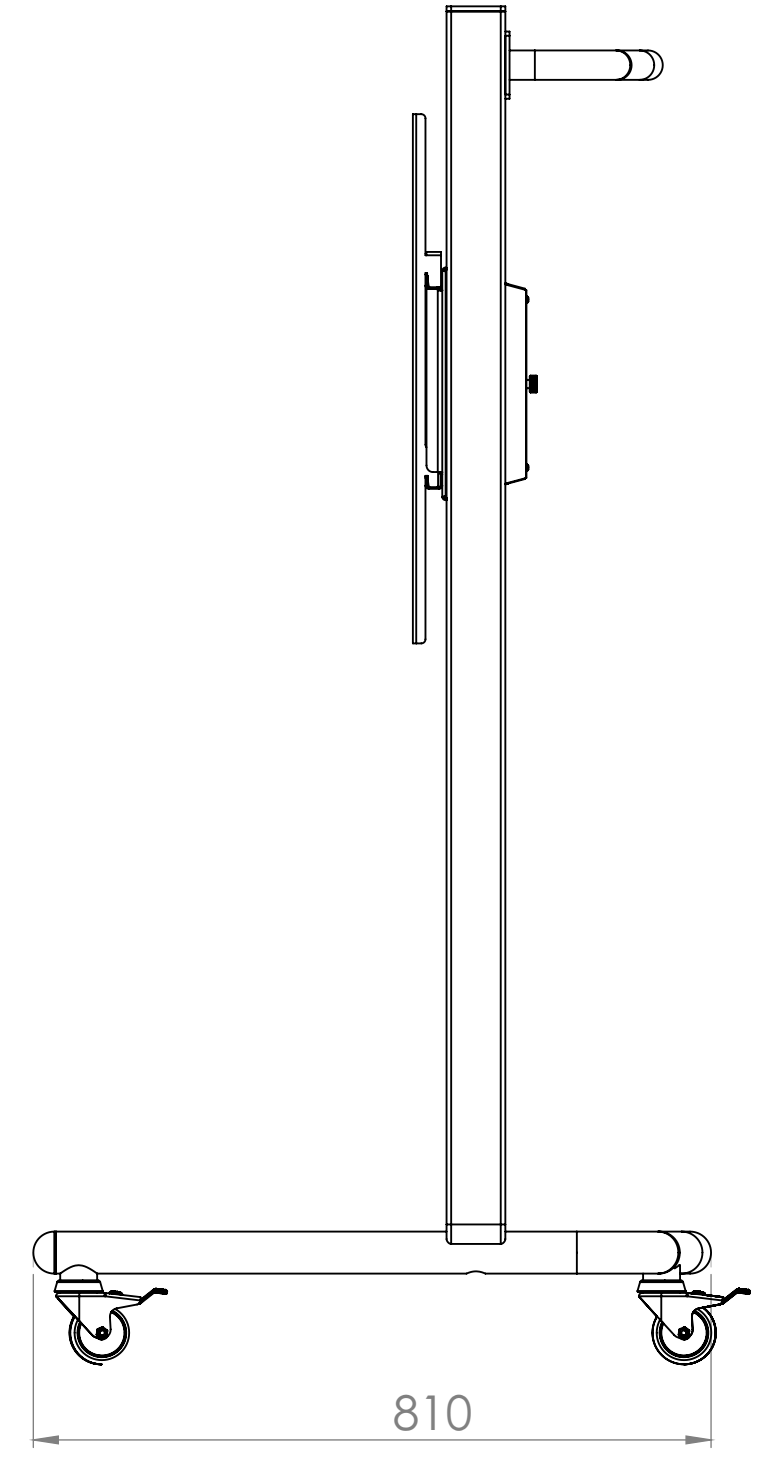

Hi-Lo Screenlift 750 Electric Trolley Mount - 8960

- Max Capacity 100KG, suitable for screens between 42 and 86in
- Suitable for VESA mounts 200, 300, 400, 500, 600, 700 and 800mm in width and between 100 and 600mm in height
- 750mm electric height adjustment between 690 and 1440mm,

*Dimensions given to a tolerance of +-3mm