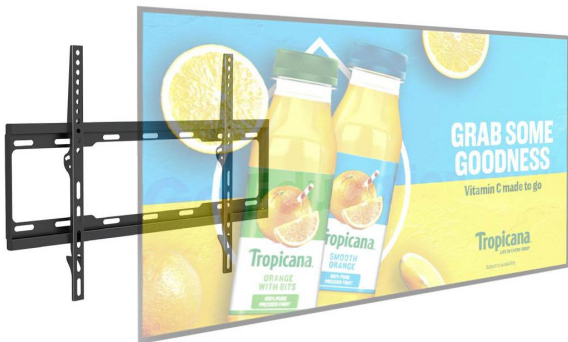

# BVS 101 Digital Signage Landscape Wall Mount Bracket

Suitable only for most Digital Signage 32"-70" screens)

\* Excluding motorised products which have a 5 year warranty

## Features

- Designed for commercial use
- Suitable for most 32"-70" screens
- Fit mounting patterns up to 650x410mm
- Maximum VESA pattern: 600x400mm
- Maximum Hole Pattern: 650x410mm
- Mounting profile from wall: 25mm
- Maximum weight capacity: 40kg/88lbs
- Open design for easy cable and electrical access

## Specifications

Mount Type	Fixed Landscape Wall Mount
Mounting Pattern	Universal
Material	Steel
Material Thickness	1.5mm
Product Size (WxHxD)	679x435x25mm
Product Weight	1.44kg
Recommended Screen Size	32"-70"
Weight Capacity	40kg/88lbs
Load Tested	4 times weight capacity approved
Compatible VESA Patterns	200x200mm, 400x200mm, 300x300mm, 400x400mm, 600x400mm
Maximum VESA Pattern	600x400mm
Maximum Hole Pattern	650x410mm
Tilt	0°
Swivel	0°
Level Adjustment	0°
Rotation	0°
Profile	25mm