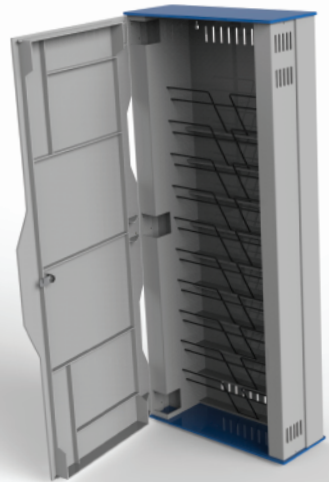

iBOXX WALL 10

10 iPad or Tablet Store & Charge Wall Unit

iBOXX Wall 10 promotes an **aesthetic** & **compact** design to fit **neatly** on a wall within a storage area or classroom where space is **premium** while delivering an **ultra-fast** charge to 10 tablet devices via **USB**.

iBOXX WALL

10 iPad or Tablet Store & Charge Wall Unit

*Innovation and design meets low cost
& low carbon footprint*

External Features

- ★ Secure wall storage for 10 tablet devices
- ★ Non conductive for added safety
- ★ Easily wiped down, does not rust
- ★ Designed to be wall hung
- ★ Secure 1:1 deployment with single key locked door
- ★ Separate IT admin compartment to prevent cable tampering
- ★ Rear and side vents provide a natural ventilated cycle

Internal Features

- ★ Individual storage compartments keeps Tablets tidy
- ★ Ultra fast USB charging
- ★ Neat and tidy cable management
- ★ Simple and quick set up
- ★ Compact design while accommodating protective cases