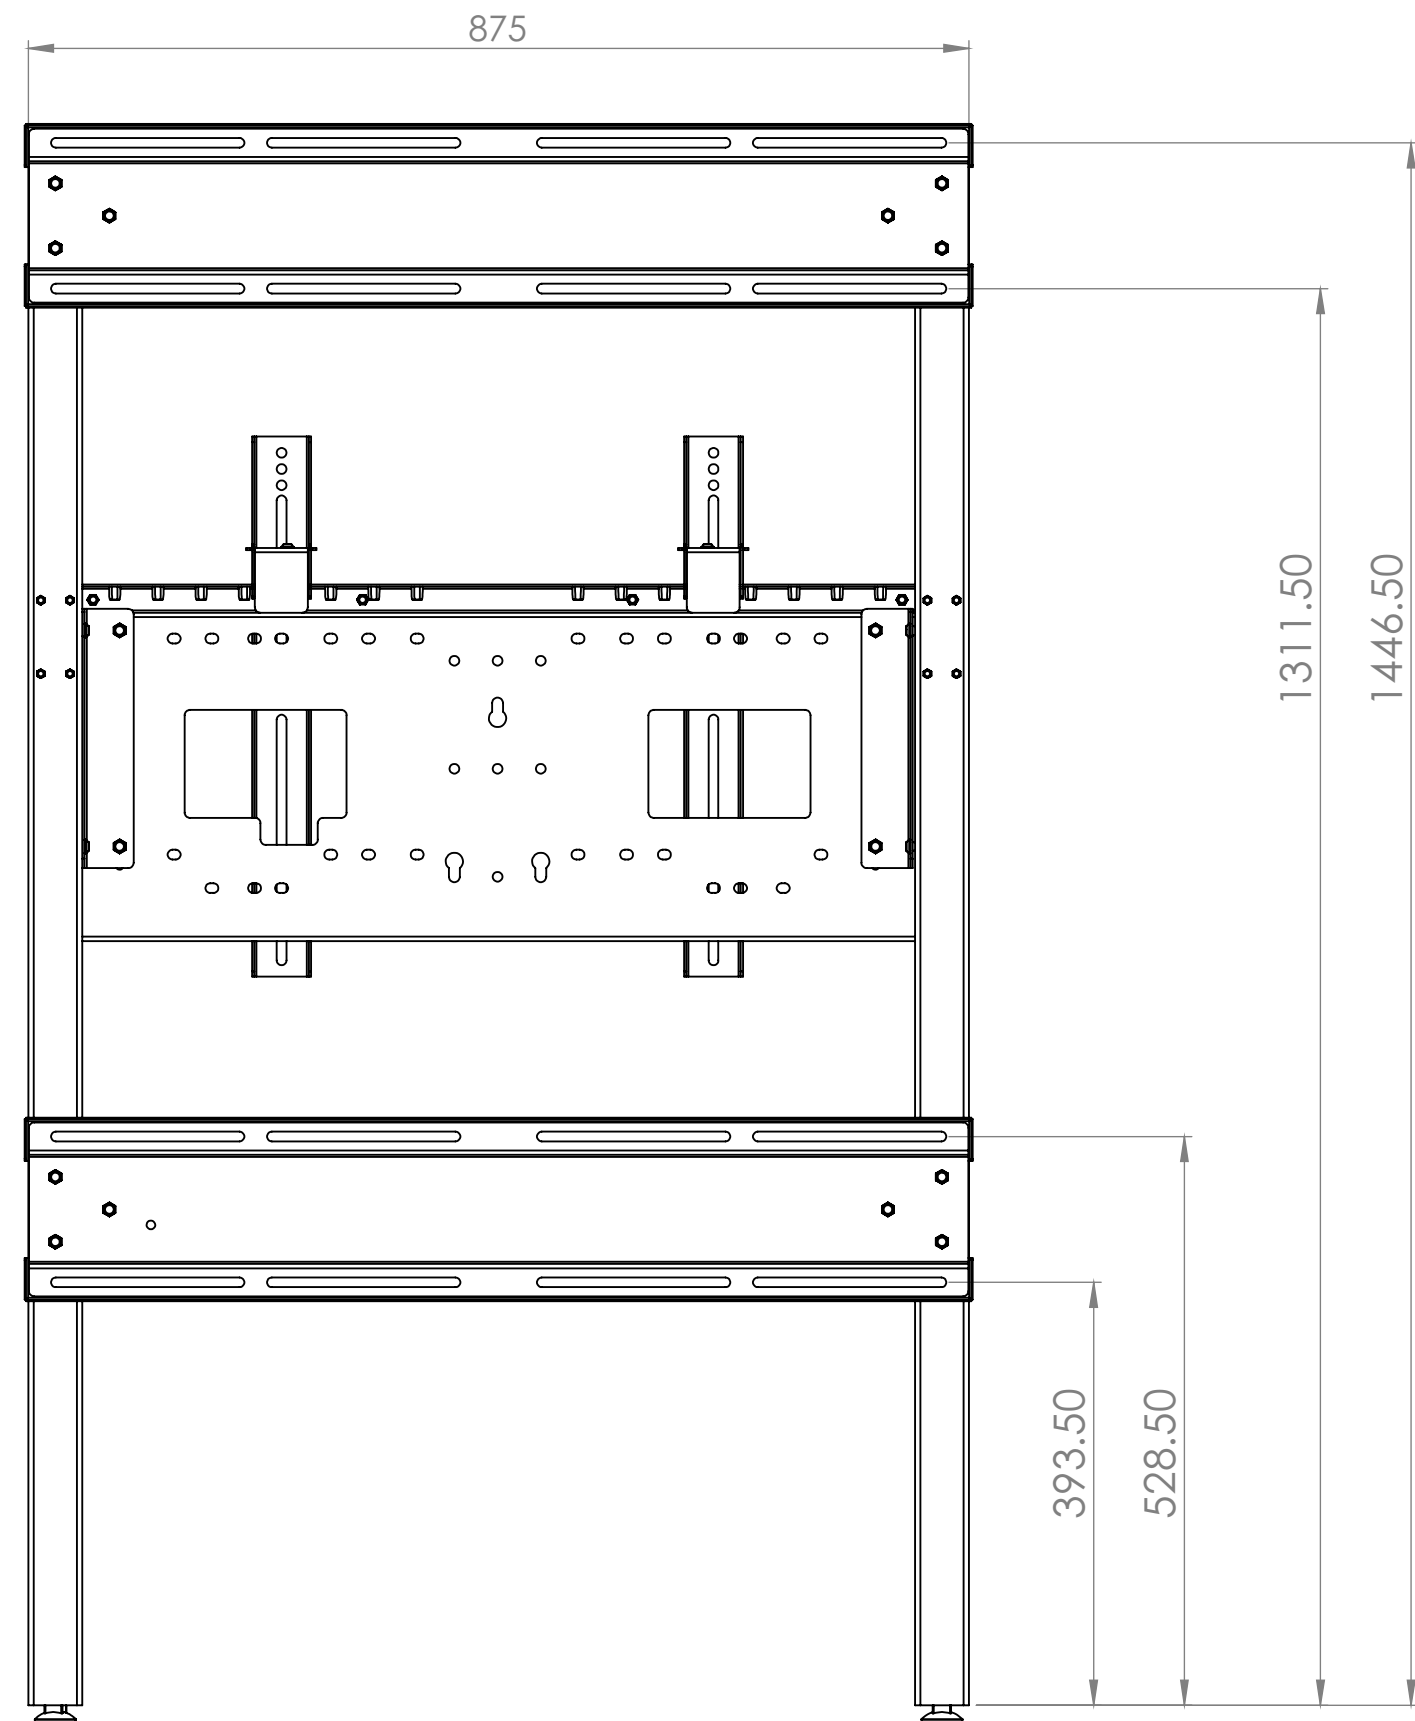

Fixed Height Slimline Wall to Floor Mount with Tilt - 8990

Go Education Limited
 Education House
 1 Liberty Centre
 Mount Pleasant
 Wembley
 Middlesex
 Ha0 1TX
t: +44 (0) 20 8795 3882
w: www.goeducation.co.uk

Note: These measurements are a guide only. Please measure actual fixing on site prior to installation. All safety rules must be observed, pay particular attention where there is a risk of asbestos or electrical cables behind the installation. Installation must be completed by a competent person.

The copyright of this drawing is retained by Loxit limited
 This drawing may not be reproduced without prior written permission of Loxit limited

*Dimensions given to a tolerance of +5mm