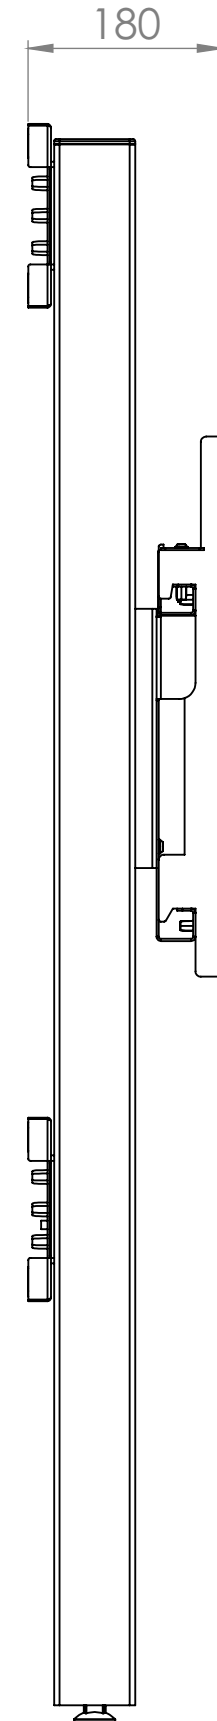

Fixed Height Slimline Wall to Floor Mount with Tilt - 8990

Go Education Limited
 Education House
 1 Liberty Centre
 Mount Pleasant
 Wembley
 Middlesex
 Ha0 1TX
t: +44 (0) 20 8795 3882
w: www.goeducation.co.uk

Note: These measurements are a guide only. Please measure actual fixing on site prior to installation. All safety rules must be observed, pay particular attention where there is a risk of asbestos or electrical cables behind the installation. Installation must be completed by a competent person.

The copyright of this drawing is retained by Loxit limited
 This drawing may not be reproduced without prior written permission of Loxit limited

*Dimensions given to a tolerance of +5mm