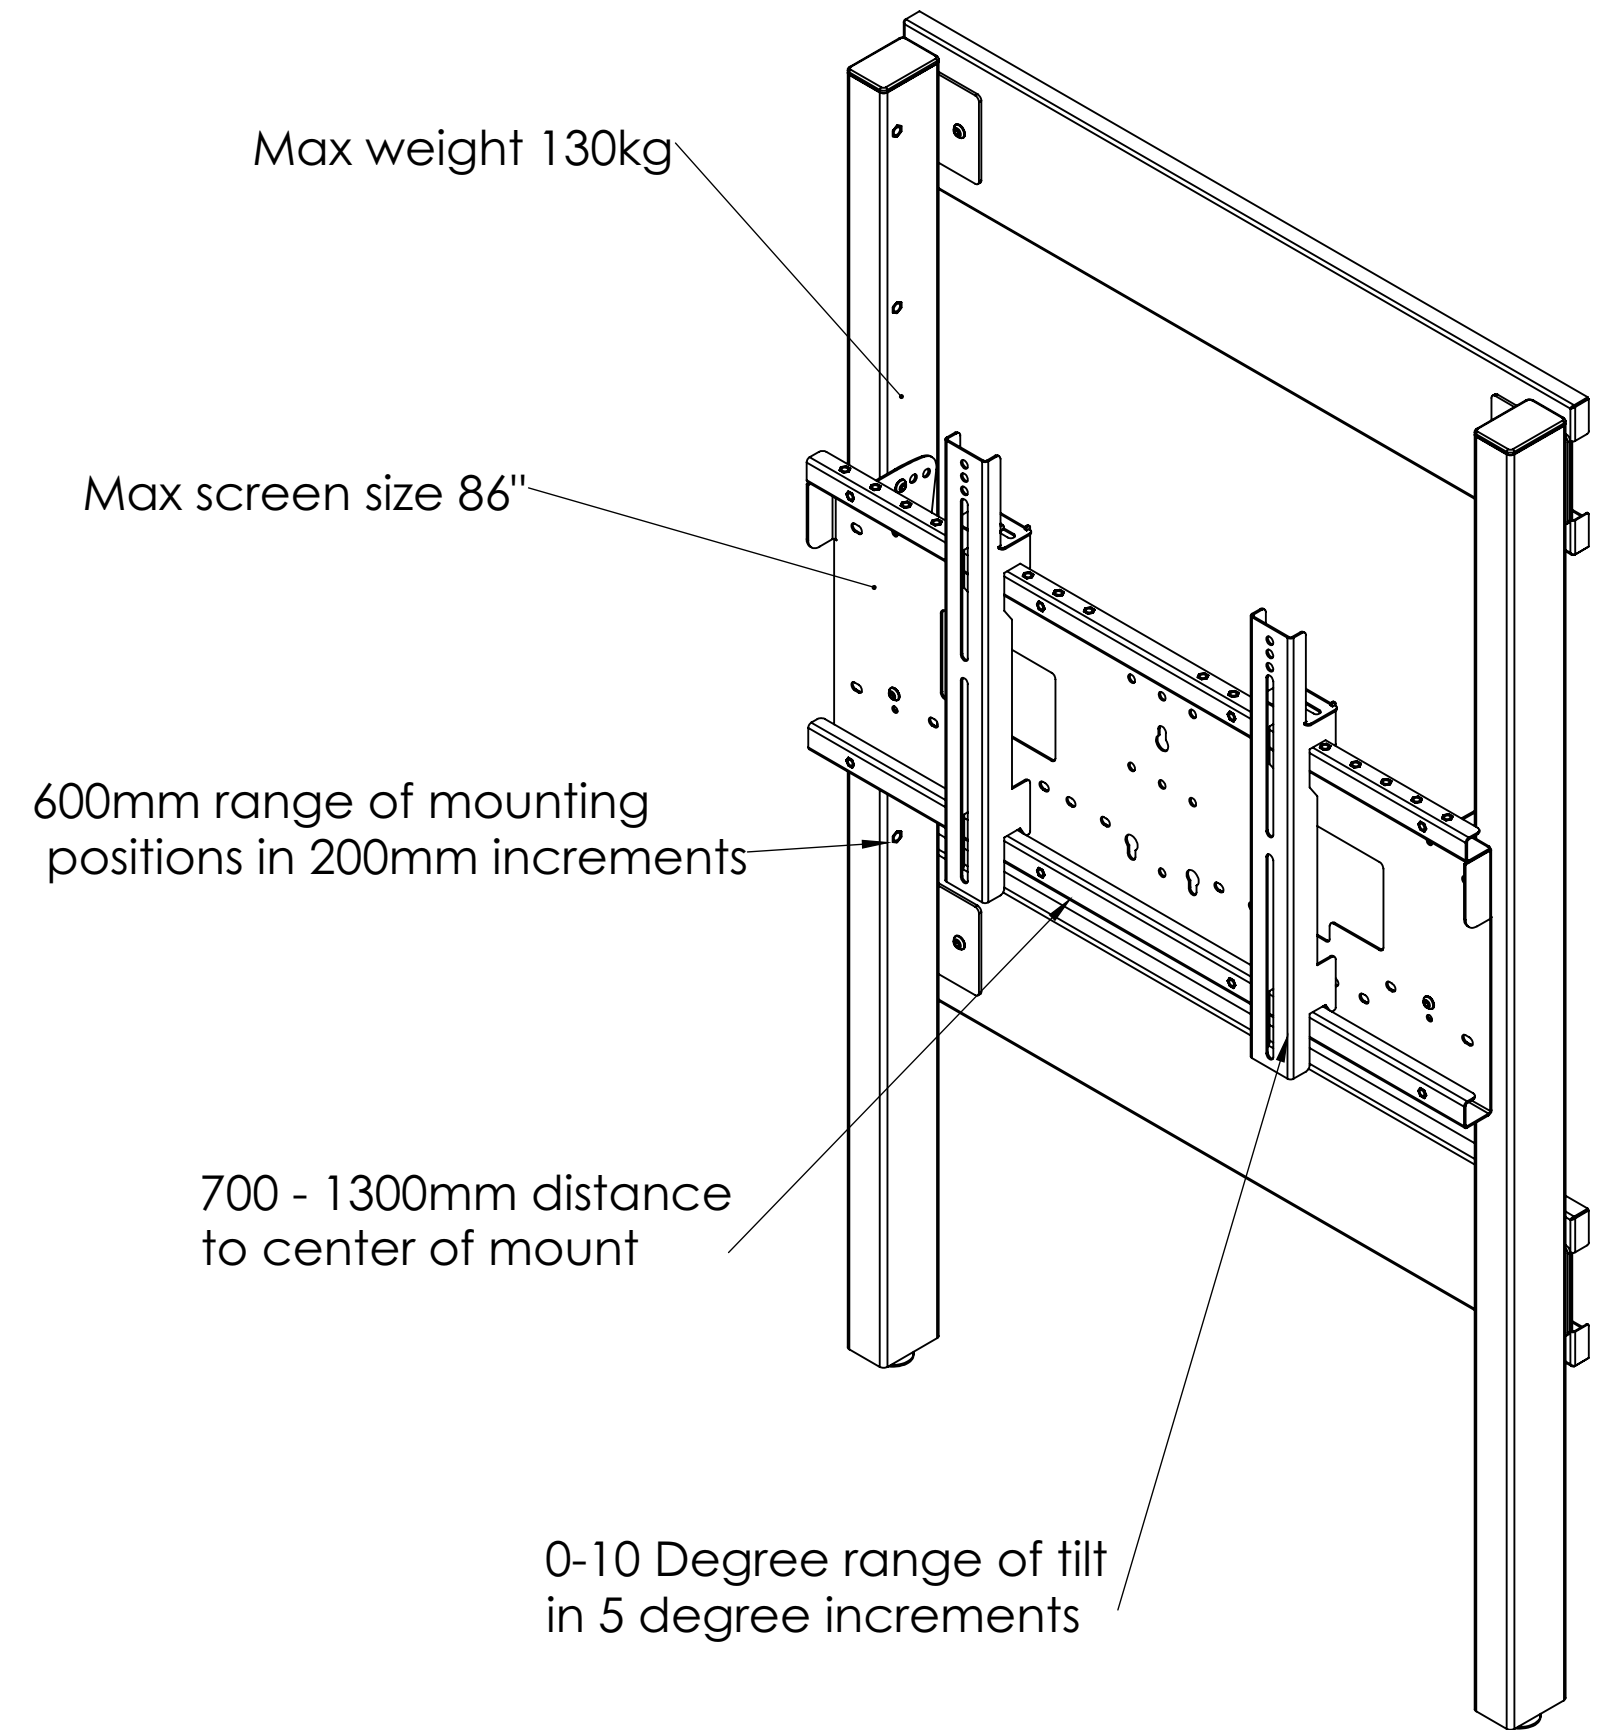

Fixed Height Slimline Wall to Floor Mount with Tilt - 8990

Go Education Limited
 Education House
 1 Liberty Centre
 Mount Pleasant
 Wembley
 Middlesex
 Ha0 1TX
t: +44 (0) 20 8795 3882
w: www.goeducation.co.uk

Note: These measurements are a guide only. Please measure actual fixing on site prior to installation. All safety rules must be observed, pay particular attention where there is a risk of asbestos or electrical cables behind the installation. Installation must be completed by a competent person.

The copyright of this drawing is retained by Loxit limited
 This drawing may not be reproduced without prior written permission of Loxit limited

*Dimensions given to a tolerance of +5mm