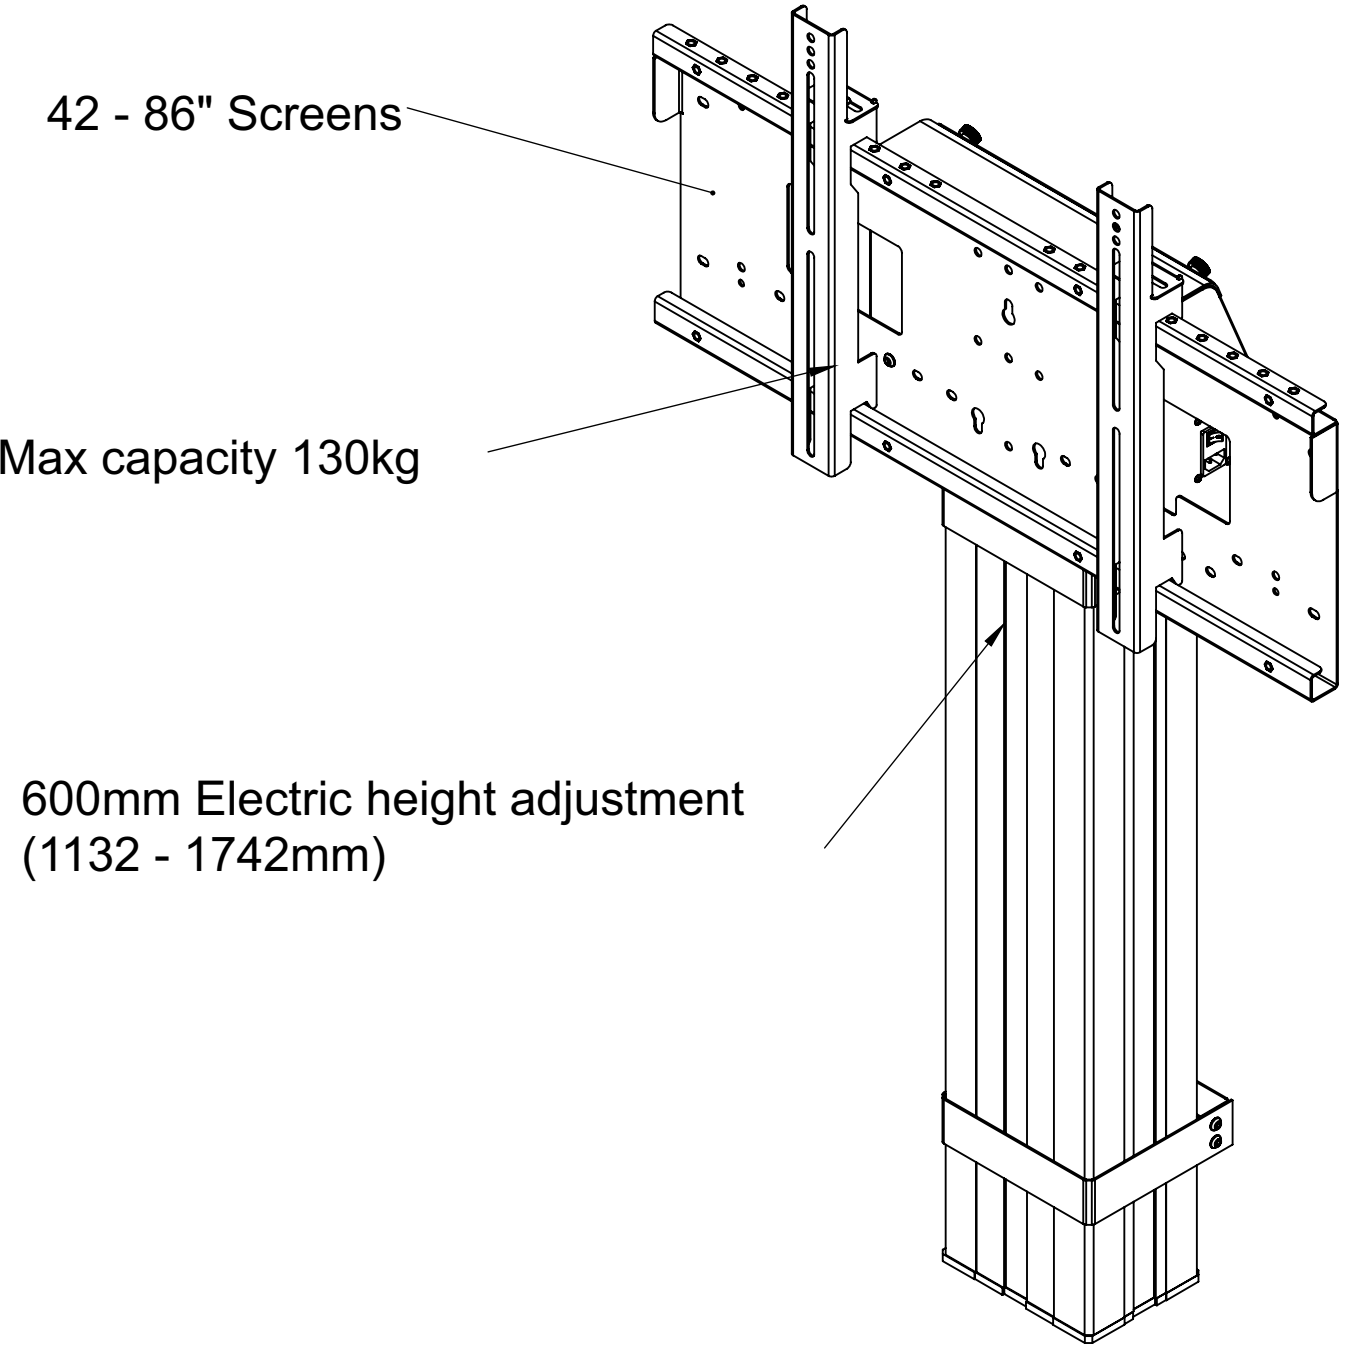

Hi-Lo Mono 600 LED/LCD Wall Mount - 8431

Go Education Limited
 Education House
 1 Liberty Centre
 Mount Pleasant
 Wembley
 Middlesex
 Ha0 1TX
 t: +44 (0) 20 8795 3882
 w: www.goeducation.co.uk

The copyright of this drawing is retained by Loxit limited
 This drawing may not be reproduced without prior written permission of Loxit limited

*Dimensions given to a tolerance of +-5mm