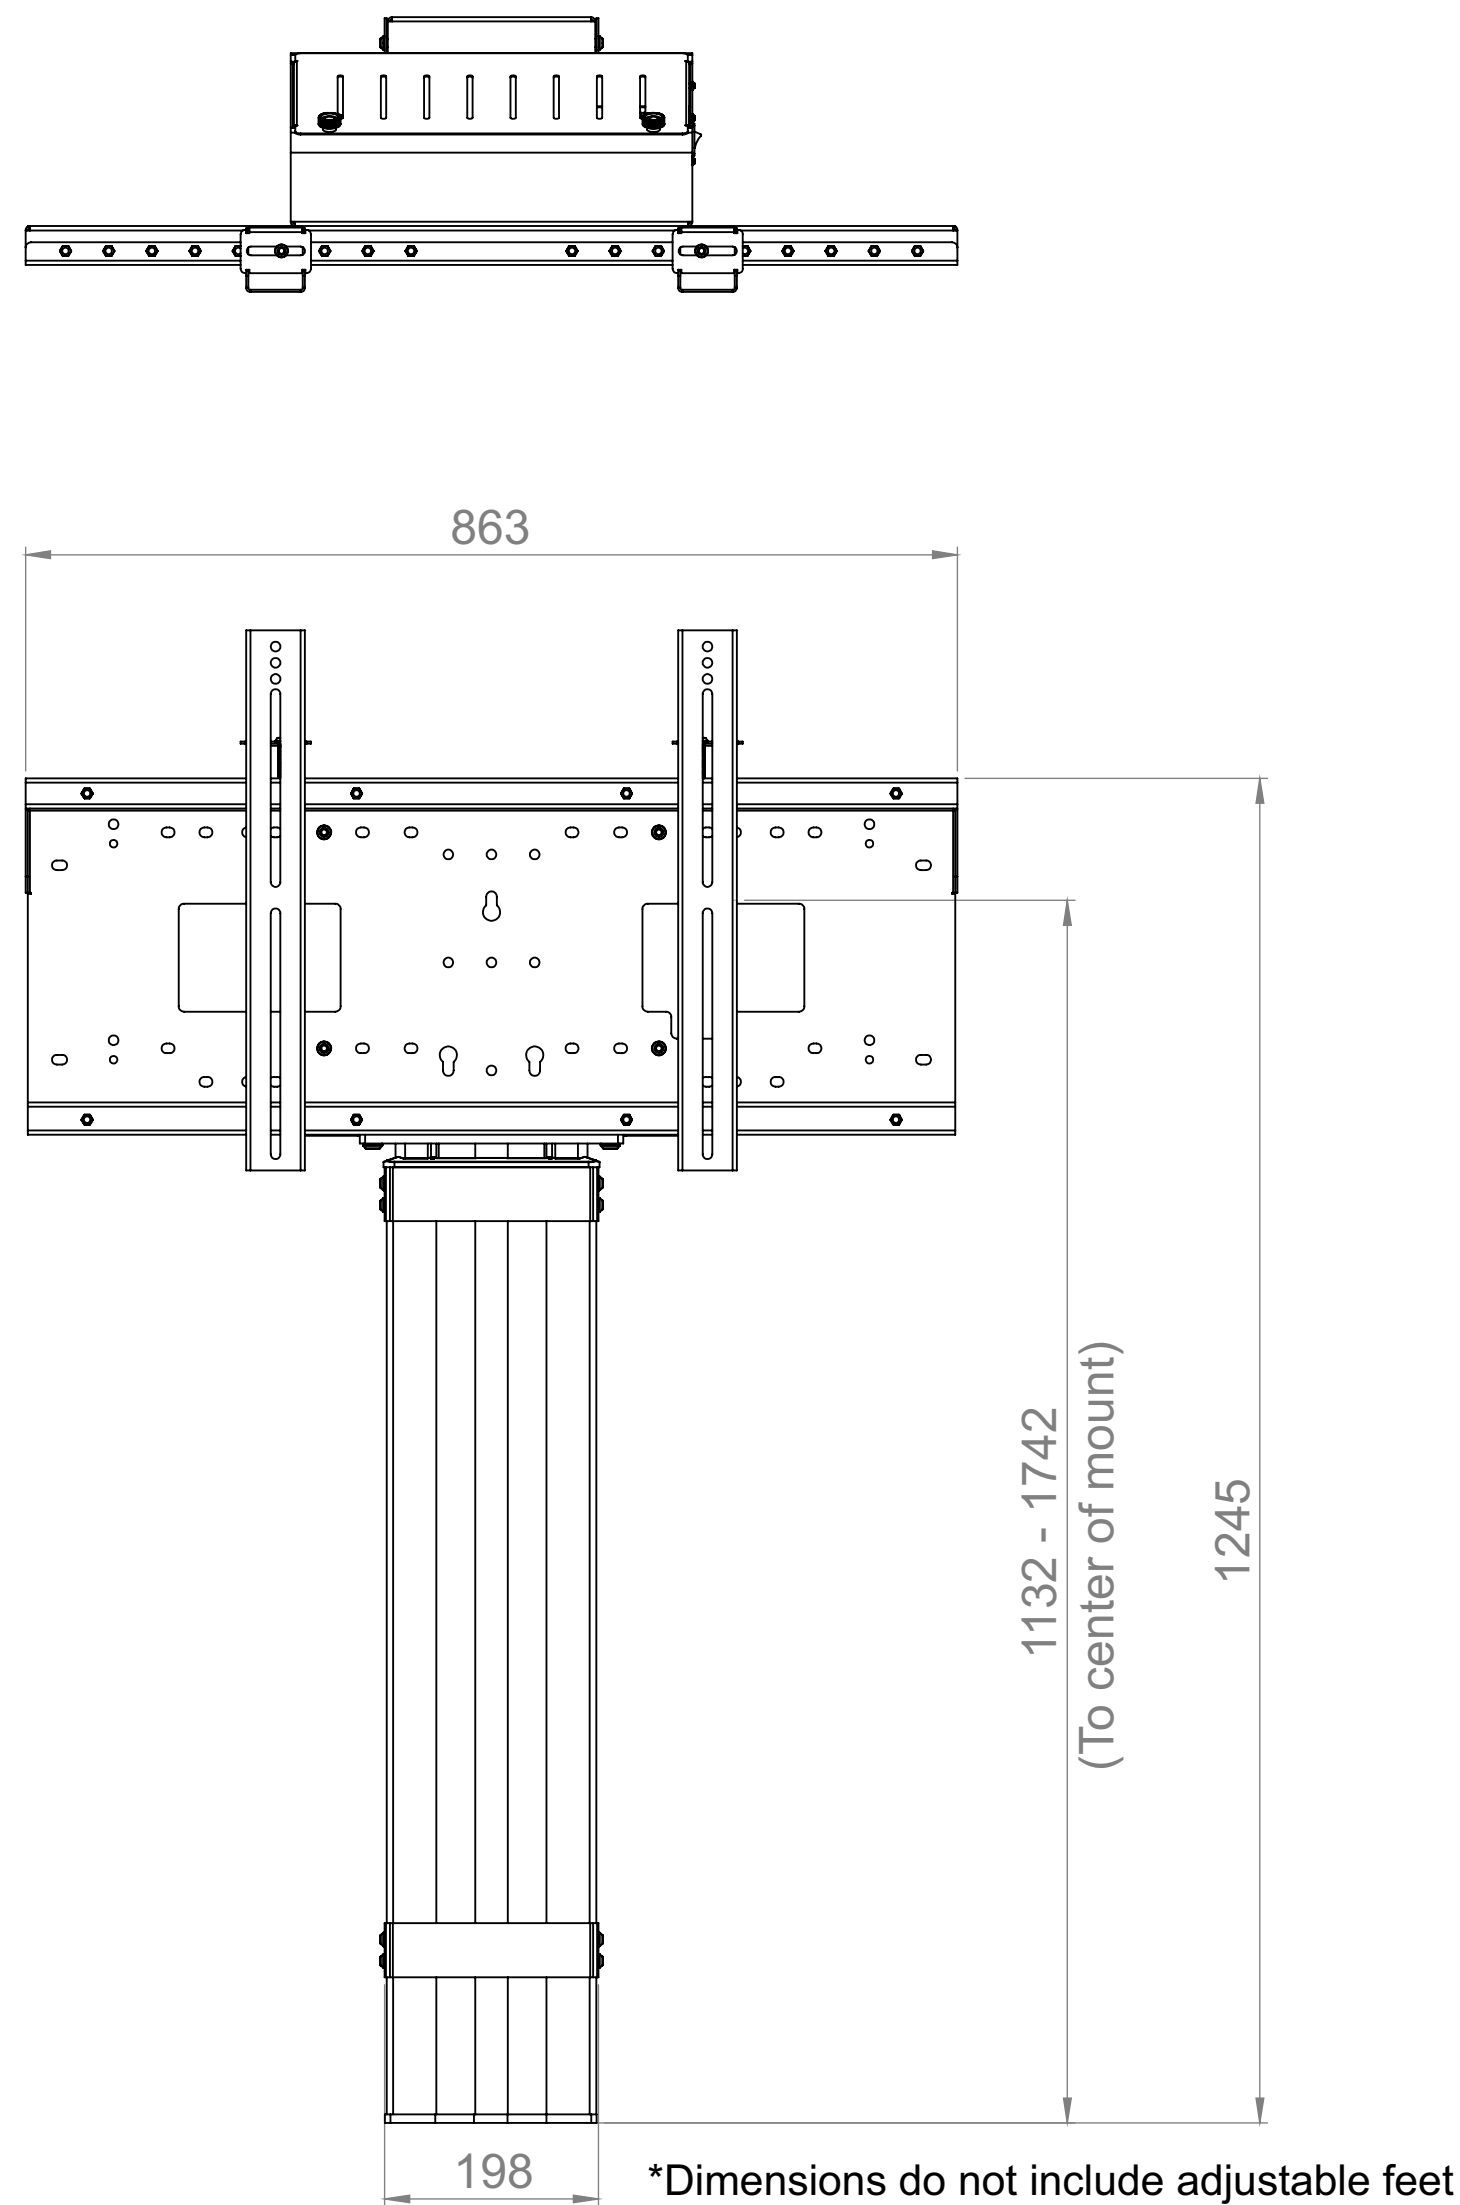

Hi-Lo Mono 600 LED/LCD Wall Mount - 8431

Go Education Limited
 Education House
 1 Liberty Centre
 Mount Pleasant
 Wembley
 Middlesex
 Ha0 1TX
 t: +44 (0) 20 8795 3882
 w: www.goeducation.co.uk

The copyright of this drawing is retained by Loxit limited
 This drawing may not be reproduced without prior written permission of Loxit limited

*Dimensions given to a tolerance of +-5mm