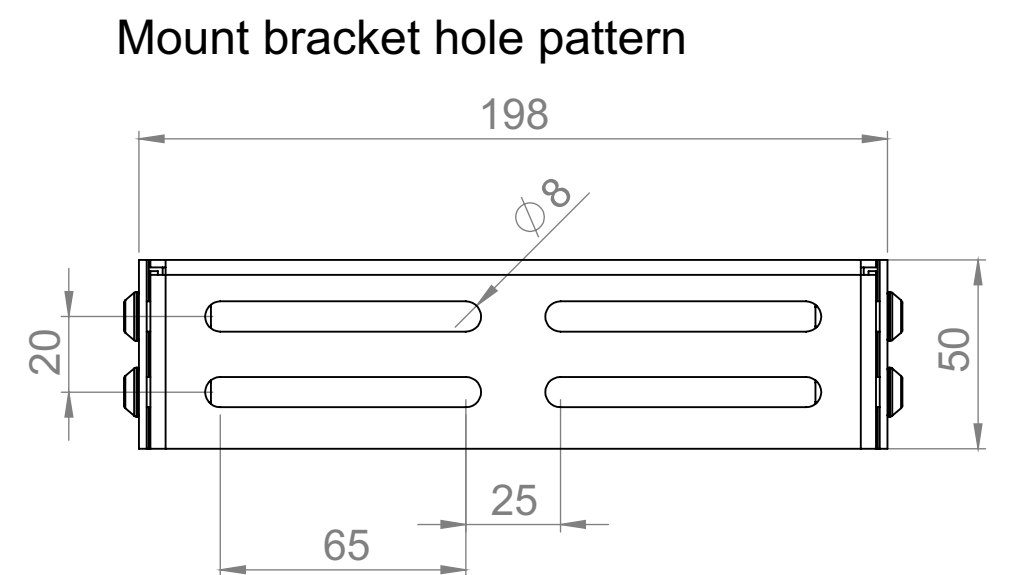

Hi-Lo Mono 600 LED/LCD Wall Mount - 8431

Go Education Limited
 Education House
 1 Liberty Centre
 Mount Pleasant
 Wembley
 Middlesex
 Ha0 1TX
 t: +44 (0) 20 8795 3882
 w: www.goeducation.co.uk

The copyright of this drawing is retained by Loxit limited
 This drawing may not be reproduced without prior written permission of Loxit limited

*Dimensions given to a tolerance of +-5mm