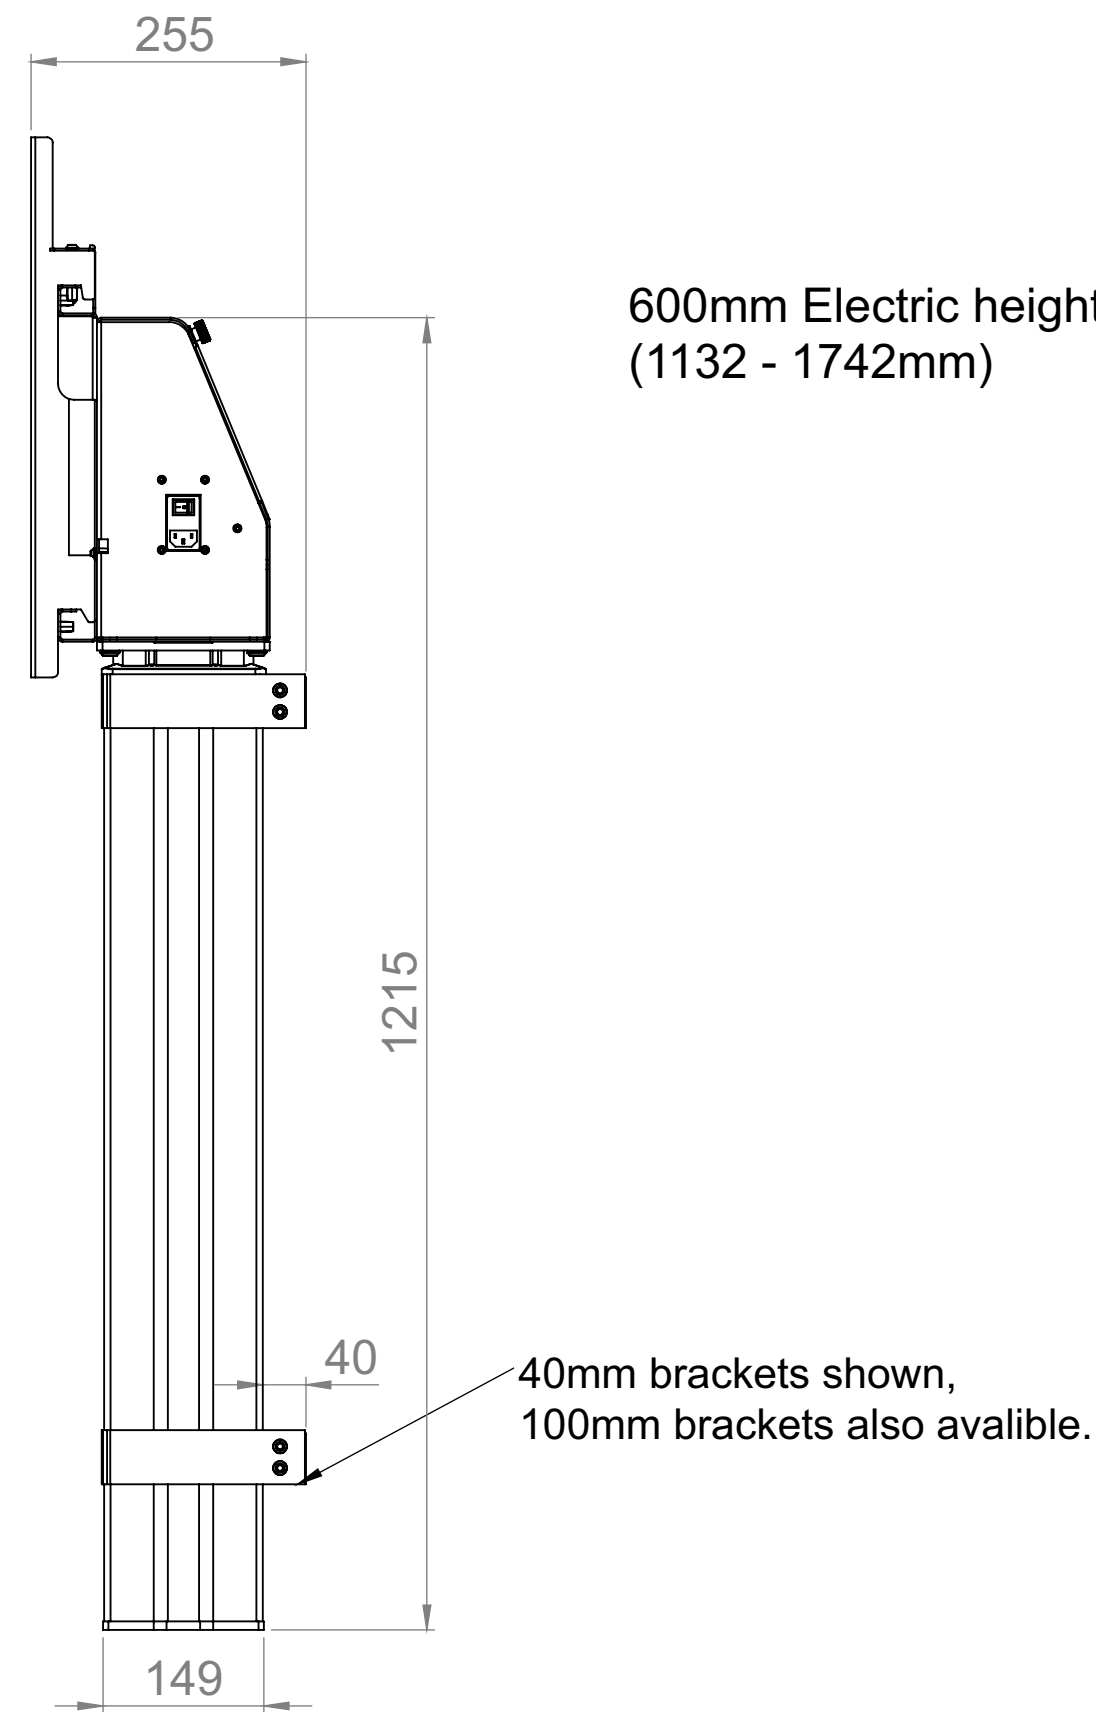

Hi-Lo Mono 600 LED/LCD Wall Mount - 8431

Go Education Limited
 Education House
 1 Liberty Centre
 Mount Pleasant
 Wembley
 Middlesex
 Ha0 1TX
 t: +44 (0) 20 8795 3882
 w: www.goeducation.co.uk

The copyright of this drawing is retained by Loxit limited
 This drawing may not be reproduced without prior written permission of Loxit limited

*Dimensions given to a tolerance of +-5mm