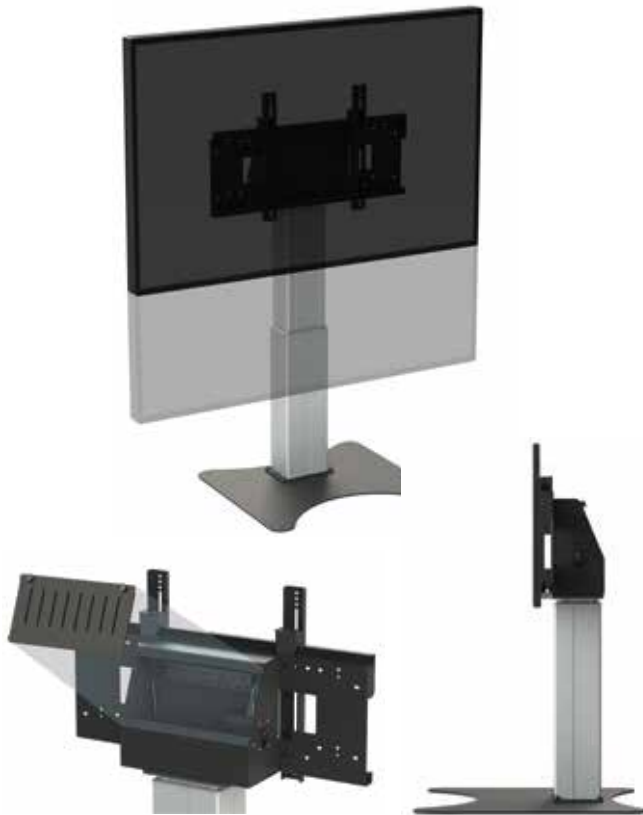

# HI-LO<sup>®</sup> Mono - Electric - Free standing, Floor mount

## FEATURES

- Simple elegance** - all cables are hidden within the column.
- Supremely stable** - the sturdy base mounts directly into the floor.
- Easily access** - flush base for wheelchair access.
- Enhance the experience further with on-board accessories** - including sound bar mount, video conference camera mount, anti-crush bar, laptop shelf, laptop secure wall mount, Apple TV and Intel NUC.

## SPECIFICATION

- Vertical range and position** - 500mm of electronic vertical movement
- Mount size** - universal brackets for VESA mount sizes up to 800mm and 440mm or 600mm high. Please specify when ordering.
- Construction** - high quality steel with a reliable electric motor
- Mount dimensions** - L 700 x W 780 x H 1155 mm
- Warranty** - 5 year return to base warranty

A stylish, single column design with near silent telescopic movement (500mm of vertical travel) that includes integrated (and hidden) power distribution as standard.

The clean lines of the stand create a seamless blend with its surroundings, the base plate simply disappears in most environments. This unobtrusive plate anchors the mount to the floor, using 4x10mm fixings, for complete security and peace of mind.