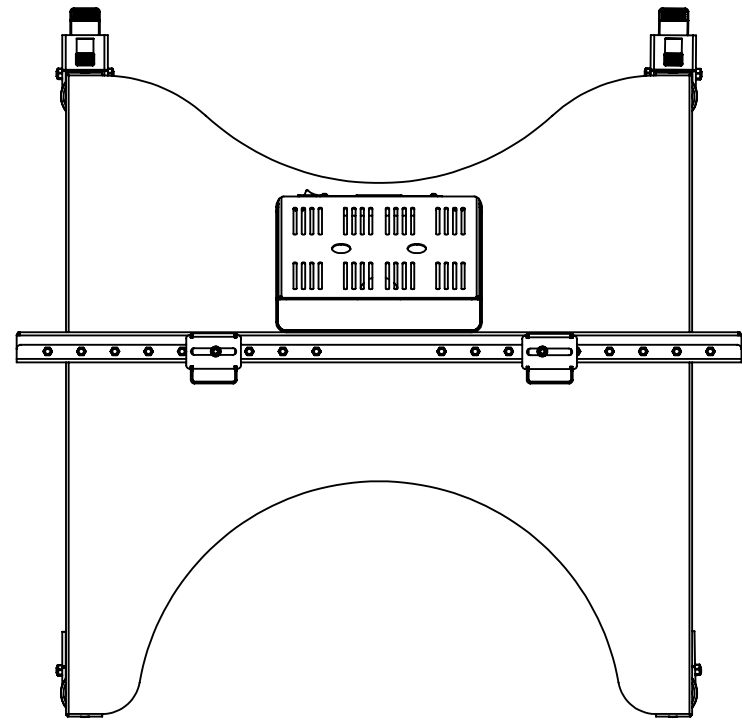

Fixed Height Mono Trolley Mount - 8423

42 - 86" Screen

Max capacity 130kg

Screen mount may be bolted in 5 different positions over 400mm

LOXIT
PRODUCTS

Go Education Limited
Education House
1 Liberty Centre
Mount Pleasant
Wembley
Middlesex
Ha0 1TX
t: +44 (0) 20 8795 3882
w: www.goeducation.co.uk

The copyright of this drawing is retained by Loxit limited
This drawing may not be reproduced without prior written permission of Loxit limited

*Dimensions given to a tolerance of +/-5mm