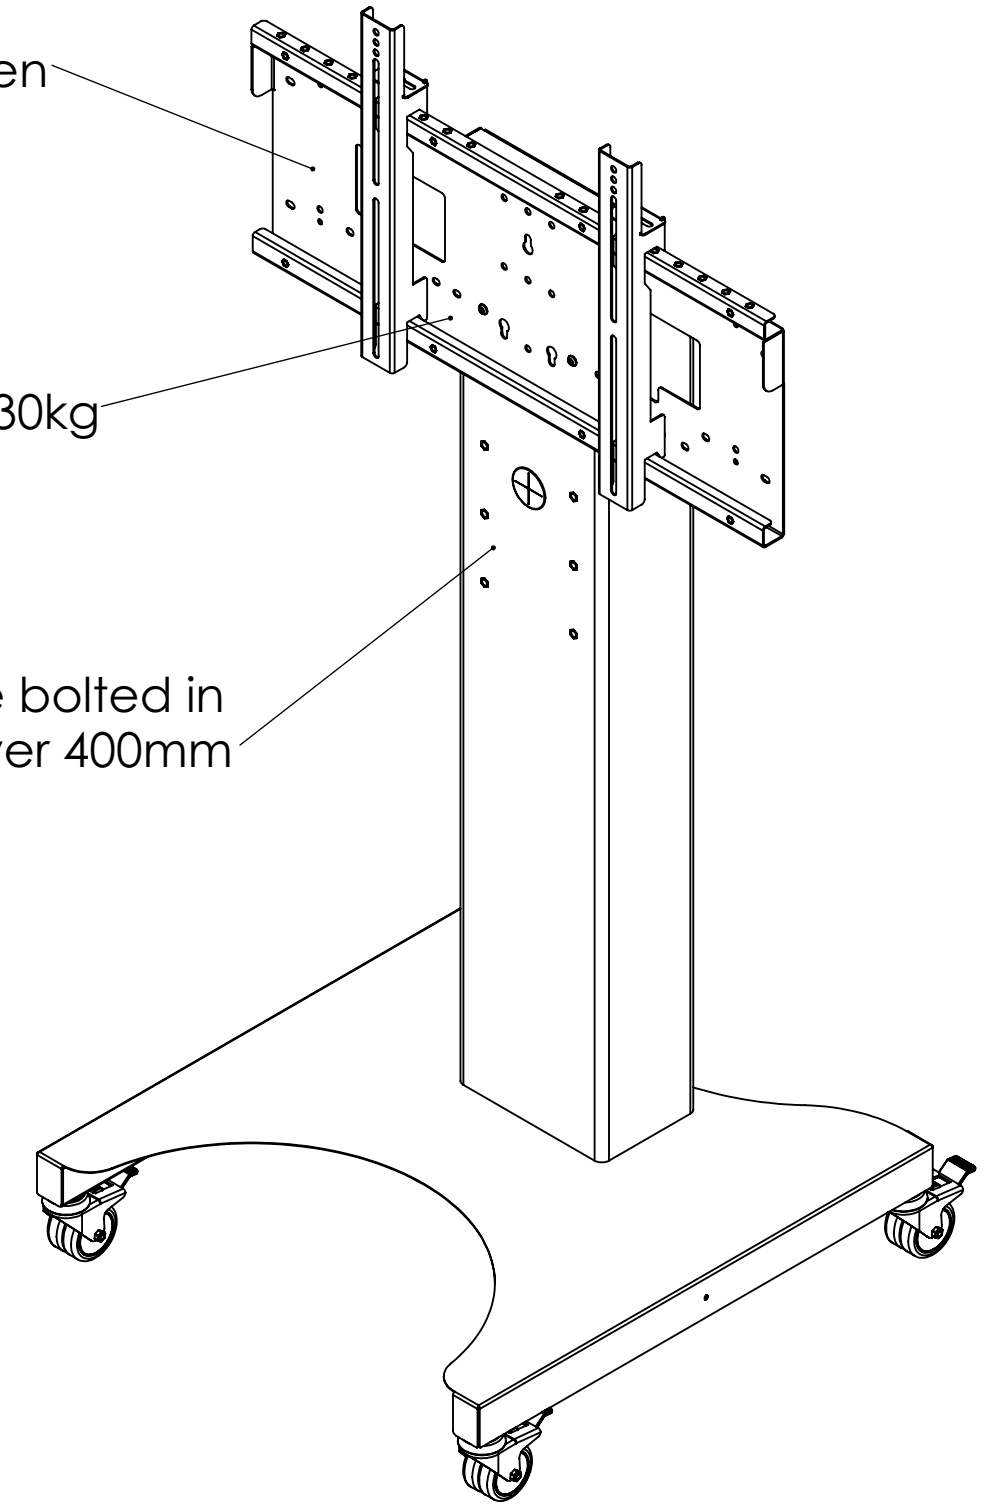

Fixed Height Mono Trolley Mount - 8423

42 - 86" Screen

Max capacity 130kg

Screen mount may be bolted in 5 different positions over 400mm

LOXIT
PRODUCTS

Go Education Limited
Education House
1 Liberty Centre
Mount Pleasant
Wembley
Middlesex
Ha0 1TX
t: +44 (0) 20 8795 3882
w: www.goeducation.co.uk

The copyright of this drawing is retained by Loxit limited
This drawing may not be reproduced without prior written permission of Loxit limited

*Dimensions given to a tolerance of +/-5mm