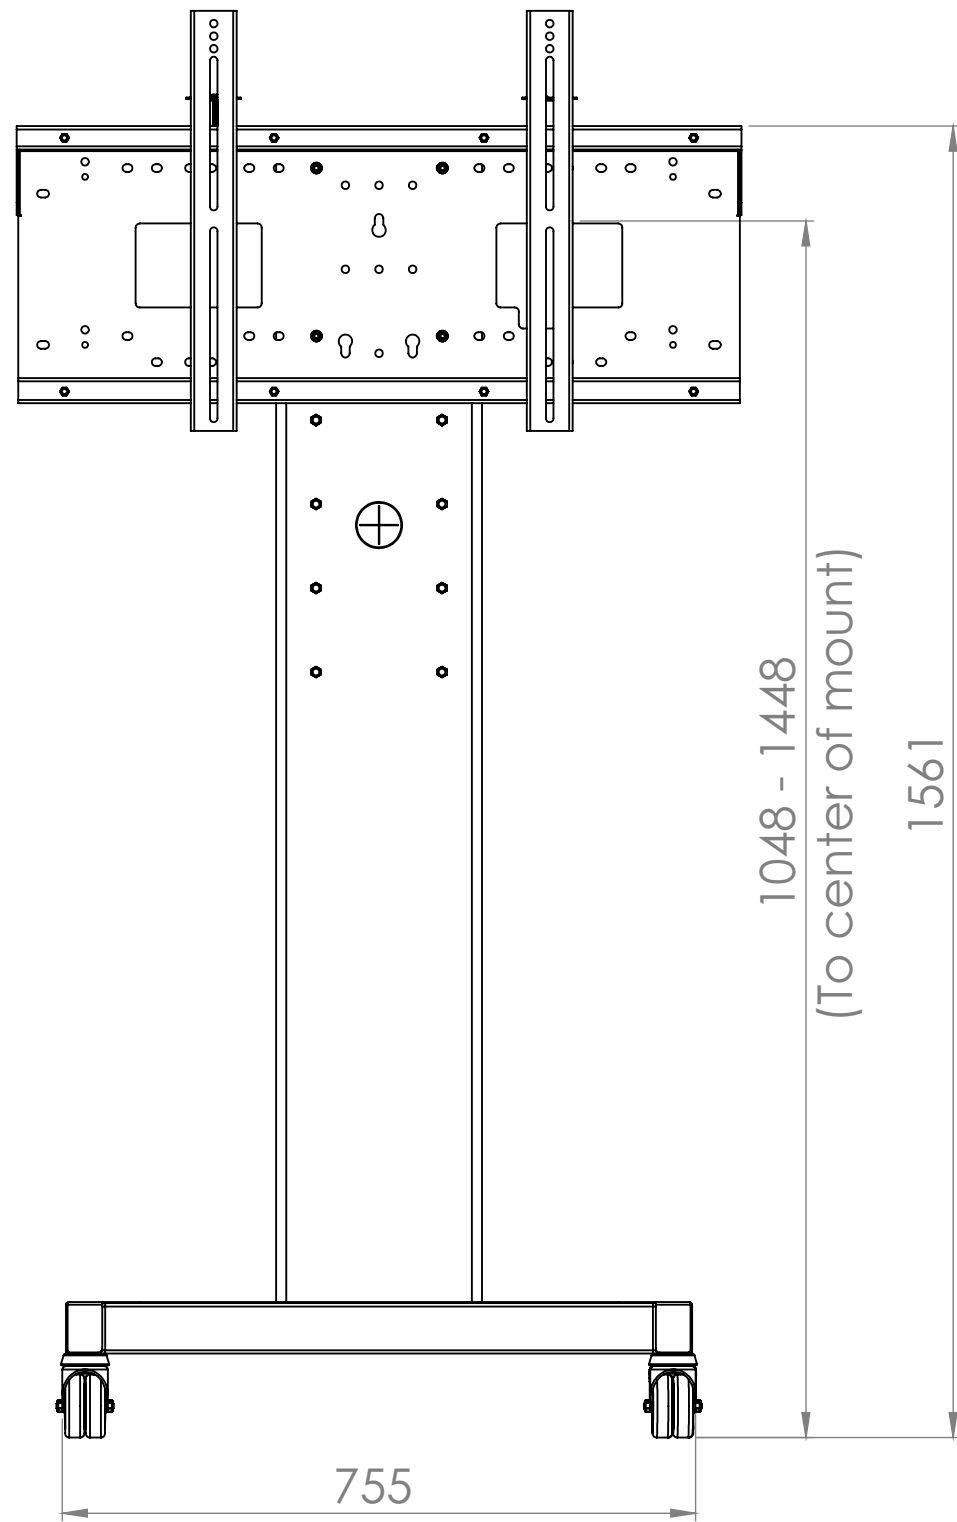

Fixed Height Mono Trolley Mount - 8423

42 - 86" Screen

Max capacity 130kg

Screen mount may be bolted in 5 different positions over 400mm

LOXIT
PRODUCTS

Go Education Limited
Education House
1 Liberty Centre
Mount Pleasant
Wembley
Middlesex
Ha0 1TX
t: +44 (0) 20 8795 3882
w: www.goeducation.co.uk

The copyright of this drawing is retained by Loxit limited
This drawing may not be reproduced without prior written permission of Loxit limited

*Dimensions given to a tolerance of +/-5mm