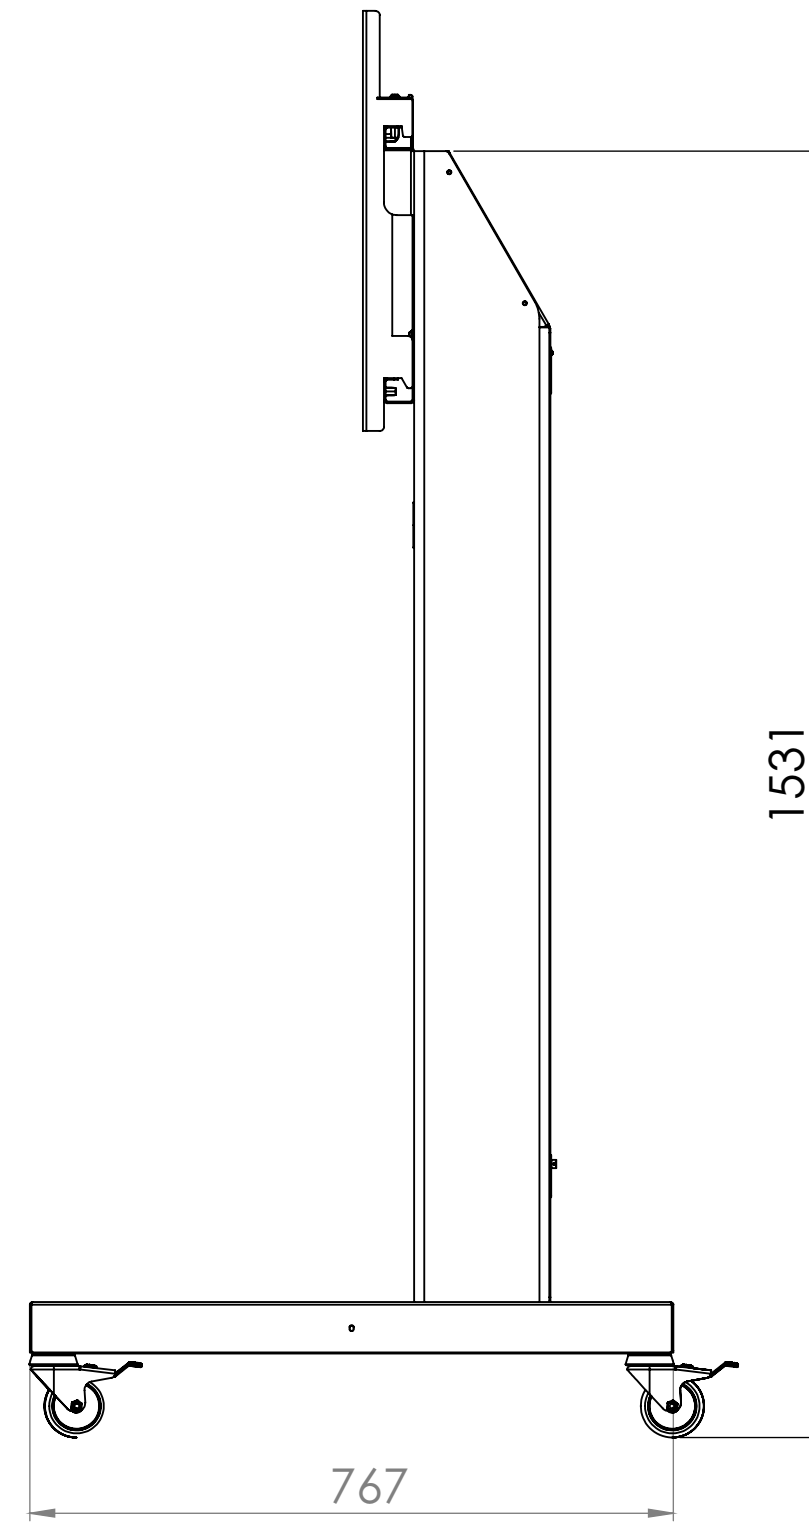

Fixed Height Mono Trolley Mount - 8423

42 - 86" Screen

Max capacity 130kg

Screen mount may be bolted in 5 different positions over 400mm

LOXIT
PRODUCTS

Go Education Limited
Education House
1 Liberty Centre
Mount Pleasant
Wembley
Middlesex
Ha0 1TX
t: +44 (0) 20 8795 3882
w: www.goeducation.co.uk

The copyright of this drawing is retained by Loxit limited
This drawing may not be reproduced without prior written permission of Loxit limited

*Dimensions given to a tolerance of +/-5mm