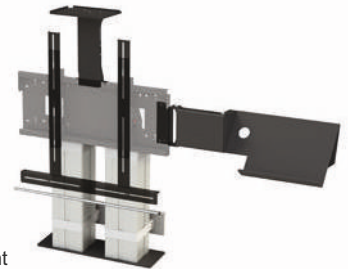

HI-LO® Mono Heavy Duty - Electric Floor Mount

PRODUCT CODE 8410

SIZE	WEIGHT	VESA UP TO	WARRANTY (RTB)	Dimensions	
UP TO 105"	UP TO 170kg	800 x 600	5 YRS	HEIGHT	1460mm
				WIDTH	780mm
				DEPTH	700mm
				MOUNT WEIGHT	68kg
				ELECTRIC HEIGHT ADJUSTMENT	500mm

FEATURES

simple elegance - all cables are hidden within the column.

Strong, secure fixing - twin wall brackets with fixing plates, all hidden behind the column.

Enhance the experience further with on-board accessories -

including extra deep wall brackets, sound bar mount, video conference camera mount, anti-crush bar, laptop shelf, laptop secure wall mount, floor plate, Apple TV and Intel NUC.

SPECIFICATION

Vertical range and position -

500mm of electronic vertical movement

mount size - universal brackets for VESA mount sizes up to 800mm and 440mm or 600mm high. please specify when ordering.

Floor to centre of mount 872 - 1372mm

construction - high quality steel with a reliable electric motor