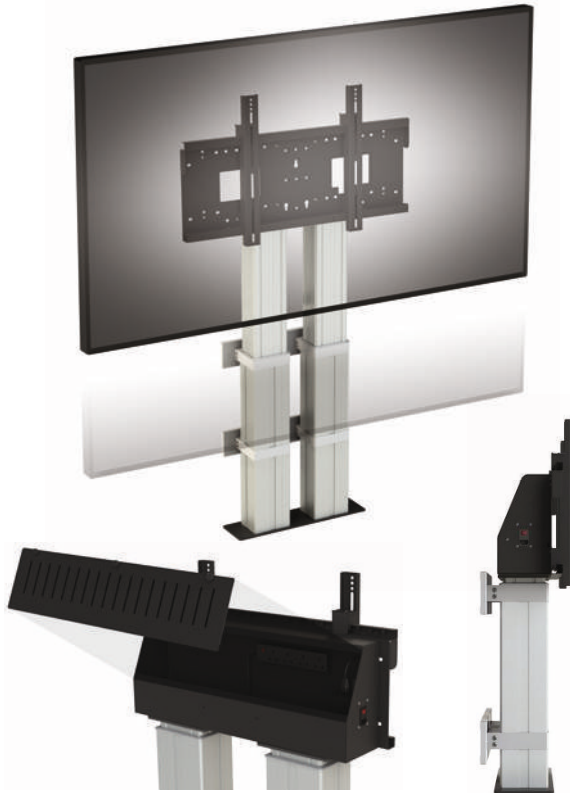

HI-LO® Mono Heavy Duty - Electric Floor Mount

PRODUCT CODE 8410

SIZE	WEIGHT	VESA UP TO	WARRANTY (RTB)	Dimensions	
UP TO 105"	UP TO 170kg	800 x 600	5 YRS	HEIGHT	1460mm
				WIDTH	780mm
				DEPTH	700mm
				MOUNT WEIGHT	68kg
				ELECTRIC HEIGHT ADJUSTMENT	500mm

FEATURES

simple elegance - all cables are hidden within the column.

Strong, secure fixing - twin wall brackets with fixing plates, all hidden behind the column.

Enhance the experience further with on-board accessories -

including extra deep wall brackets, sound bar mount, video conference camera mount, anti-crush bar, laptop shelf, laptop secure wall mount, floor plate, Apple TV and Intel NUC.

SPECIFICATION

Vertical range and position -

500mm of electronic vertical movement

mount size - universal brackets for VESA mount sizes up to 800mm and 440mm or 600mm high. please specify when ordering.

Floor to centre of mount 872 - 1372mm

construction - high quality steel with a reliable electric motor