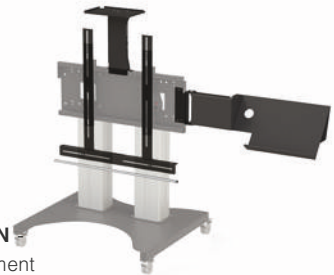

## PRODUCT CODE 8401

SIZE	WEIGHT	VESA UP TO	WARRANTY (RTB)	DIMENSIONS
UP TO 105"	UP TO 170 <sub>kg</sub>	800 x 600	5 YRS	Height 1460mm Width 1105mm depth 936mm MOUNT Weight 90kg ELECTRIC HEIGHT ADJUSTMENT 600mm

## FEATURES

- SIMPLE ELEGANCE** - all cables are hidden within the column.
- SUPREMELY STABLE** - the sturdy base is hidden beneath a neat cover.
- EASY ACCESS** - base cover is sculpted for wheelchair access.
- ENHANCE THE EXPERIENCE FURTHER WITH ON-BOARD ACCESSORIES** - including sound bar mount, video conference camera mount, anti-crush bar, laptop shelf, laptop secure wall mount, Apple tv and intel NUC.

## SPECIFICATION

- VERTICAL RANGE AND POSITION** 600mm of electronic vertical movement
- Mount size** - universal brackets for VeSA mount sizes up to 800mm and 440mm or 600mm high. please specify when ordering.
- Floor to centre of mount** 1285-1895mm
- Construction** - high quality steel with a reliable electric motor
- Warranty** - 5 year return to base warranty

two stylish columns with near silent telescopic movement (600mm of vertical travel) that includes integrated (and hidden) power distribution as standard.

The trolley is easily manoeuvre and incredibly stable, allowing the screen resource to be quickly and safely shared.