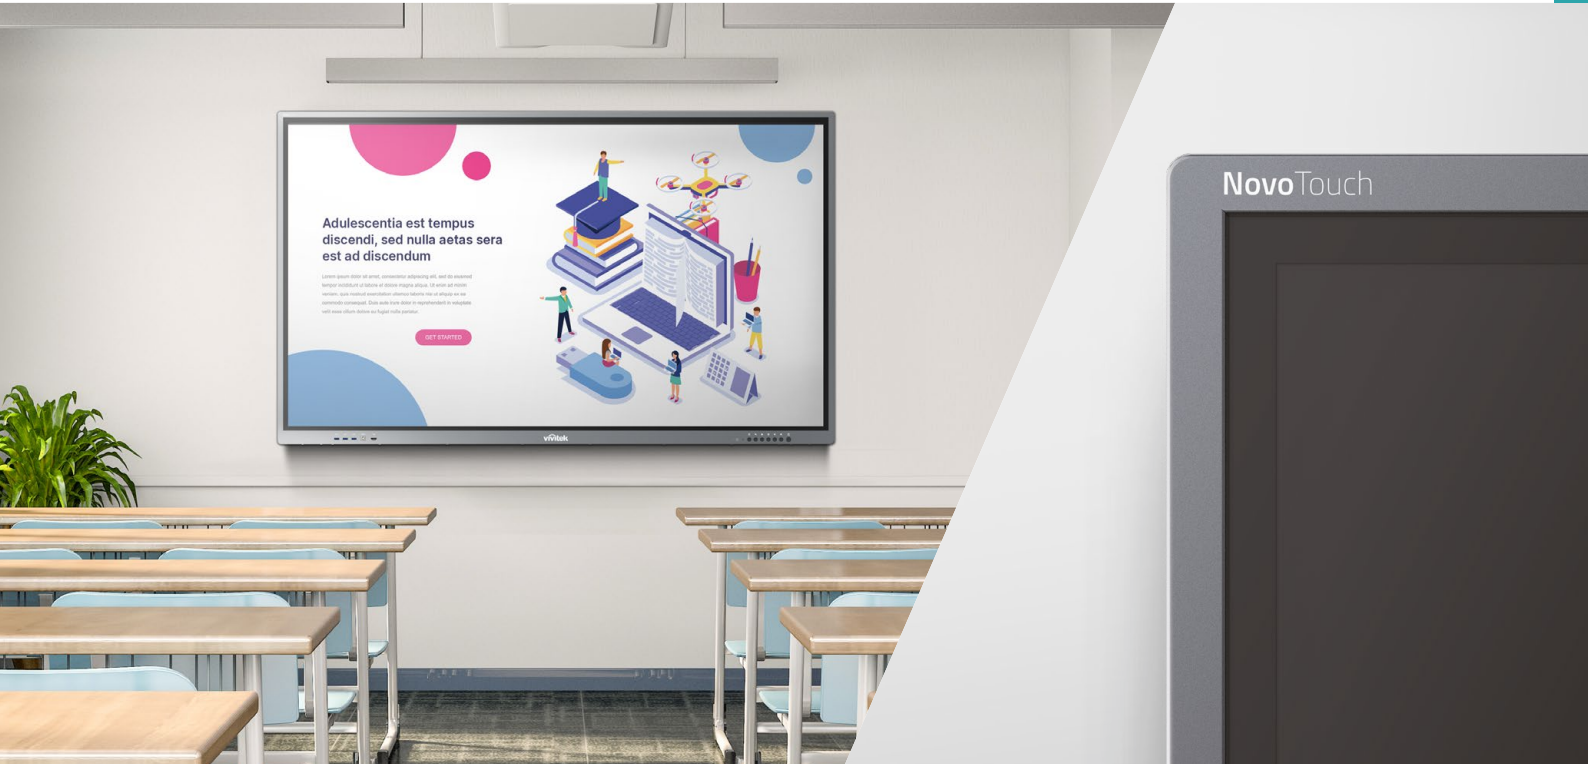

NovoTouch
BK series

Collaborative
Touch Panel

Wireless Collaboration
Digital Whiteboard

The NovoTouch BK series is a 4K-UHD collaborative touch display solution that is perfect for education, but also for business meetings, available in 65", 75", and 86" display sizes.

The NovoConnect Wireless Collaboration will make it easy for any participant to share their device screen on the NovoTouch BK display.

The digital whiteboard function completes the classroom experience with a flawless touch annotation for a truly interactive session.

Digital Whiteboard

The BK series supports 40-point interactive touch capability. The digital whiteboard enables flawless annotation, highlighting and screen capture for easy sharing.

Google Play enabled

The multiple interfaces, such as USB Type-C, HDMI and USB2.0/3.0 allow easy connection to various devices.

Backlit D-LED Technology

Backlit D-LED (IPS panel) with Optical Bonding technology delivers brighter pictures, flawless colors, richer textures, and extra wide viewing angles (178°/178°). The result is incredibly sharp and crisp images.