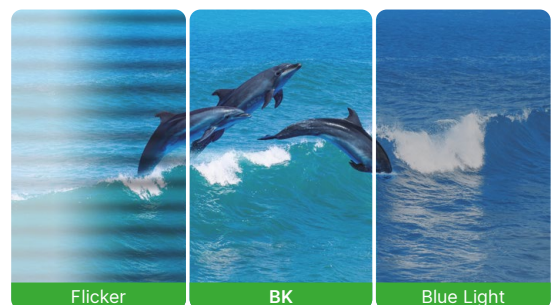

Eye Protection Technology

The BK series is TÜV Rheinland Certified to ensure the best eye protection with low Blue Light & Flicker Free feature for the best viewing experience.