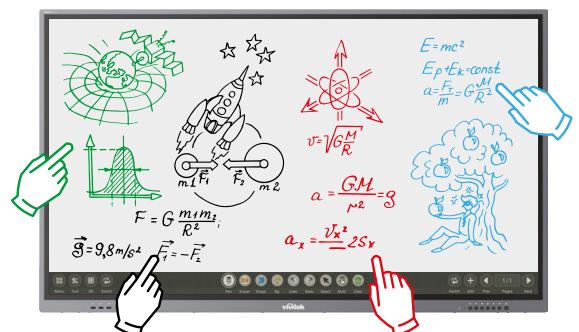

Up to 8 participants can be connected and 2 can share their screen, each in 1080p resolution.

World Class Security- AES-256 Encryption, Password Protected, Dual Network Environment, ISO 27001 Certified.

Digital Whiteboard

The BK series supports 40-point interactive touch capability. The digital whiteboard enables flawless annotation, highlighting and screen capture for easy sharing.

Google Play enabled

Easy access to any Google Play app allows for even more flexible use and optimized working and teaching in any session.

4K UHD Resolution and rich connectivity

The BK series 65" / 75" / 86" display size with 4K Ultra-HD (3,840 x 2,160) resolution to deliver outstanding details and stunning visuals.