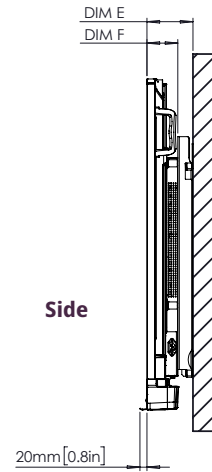

COMPLIANCE & CERTIFICATION

Regulatory Certifications	CE, FCC, IC, UL, CUL, CB, RCM
Energy Star Certified	Yes
Trade Agreements Act (TAA) Compliance	Yes

PHYSICAL SPECIFICATIONS

Panel Dimensions	65": 1484 x 107 x 931 mm (58.4 x 4.2 x 36.7 in) 75": 1705 x 107 x 1056 mm (67.1 x 4.2 x 41.6 in) 86": 1950 x 107 x 1194 mm (76.8 x 4.2 x 47 in)
Packed Dimensions	65": 1640 x 185 x 1030 mm (64.6 x 7.3 x 40.6 in) 75": 1860 x 185 x 1155 mm (73.2 x 7.3 x 45.5 in) 86": 2095 x 185 x 1290 mm (82.5 x 7.3 x 50.8 in)
Panel Net Weight	65": 37.8 kg (83.3 lbs) 75": 50.7 kg (111.8 lbs) 86": 62.9 kg (138.7 lbs)
Packed Weight	65": 46.6 kg (102.7 lbs) 75": 61 kg (134.5 lbs) 86": 75.3 kg (166 lbs)
Wall Mount Dimensions	65": 600 x 400 mm (23.6 x 15.8 in) 75": 800 x 400 mm (31.5 x 15.8 in) 86": 800 x 600 mm (31.5 x 23.6 in)

EDUCATION SOFTWARE LICENCE

ActivInspire® Professional	1 x Single User Licence Included
Promethean ActivSuite™	2 x Seats Included

ActivPanel 10

TECHNICAL DRAWINGS

65"

Front

DIM	DIMENSION
A	1643mm [64.7in]
B	1431mm [56.4in]
C	807mm [31.8in]
D	98mm [3.9in]

Back

DIM	DIMENSION
E	129mm [5.1in]
F	87mm [3.4in]
G	931mm [36.7in]
H	1484mm [58.4in]
I	600mm [23.6in]
J	400mm [15.7in]
K	293mm [11.6in]
L	237mm [9.3in]
M	1525mm [60.0in]

Side

* Optional ActivPanel fixed wall mount available to purchase