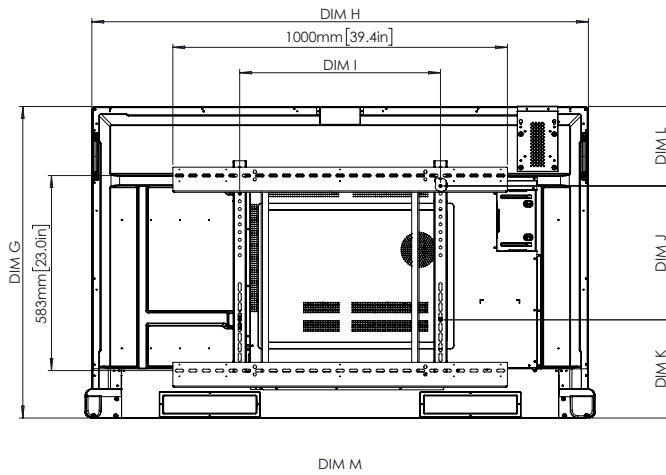

COMPLIANCE & CERTIFICATION

Regulatory Certifications	CE, FCC, IC, UL, CUL, CB, RCM
Energy Star Certified	Yes
Trade Agreements Act (TAA) Compliance	Yes

PHYSICAL SPECIFICATIONS

Panel Dimensions	65": 1484 x 107 x 931 mm (58.4 x 4.2 x 36.7 in) 75": 1705 x 107 x 1056 mm (67.1 x 4.2 x 41.6 in) 86": 1950 x 107 x 1194 mm (76.8 x 4.2 x 47 in)
Packed Dimensions	65": 1640 x 185 x 1030 mm (64.6 x 7.3 x 40.6 in) 75": 1860 x 185 x 1155 mm (73.2 x 7.3 x 45.5 in) 86": 2095 x 185 x 1290 mm (82.5 x 7.3 x 50.8 in)
Panel Net Weight	65": 37.8 kg (83.3 lbs) 75": 50.7 kg (111.8 lbs) 86": 62.9 kg (138.7 lbs)
Packed Weight	65": 46.6 kg (102.7 lbs) 75": 61 kg (134.5 lbs) 86": 75.3 kg (166 lbs)
Wall Mount Dimensions	65": 600 x 400 mm (23.6 x 15.8 in) 75": 800 x 400 mm (31.5 x 15.8 in) 86": 800 x 600 mm (31.5 x 23.6 in)

EDUCATION SOFTWARE LICENCE

ActivInspire® Professional	1 x Single User Licence Included
Promethean ActivSuite™	2 x Seats Included

ActivPanel 10

TECHNICAL DRAWINGS

65"

Front

DIM	DIMENSION
A	1643mm [64.7in]
B	1431mm [56.4in]
C	807mm [31.8in]
D	98mm [3.9in]

Back

DIM	DIMENSION
E	129mm [5.1in]
F	87mm [3.4in]
G	931mm [36.7in]
H	1484mm [58.4in]
I	600mm [23.6in]
J	400mm [15.7in]
K	293mm [11.6in]
L	237mm [9.3in]
M	1525mm [60.0in]

Side

* Optional ActivPanel fixed wall mount available to purchase