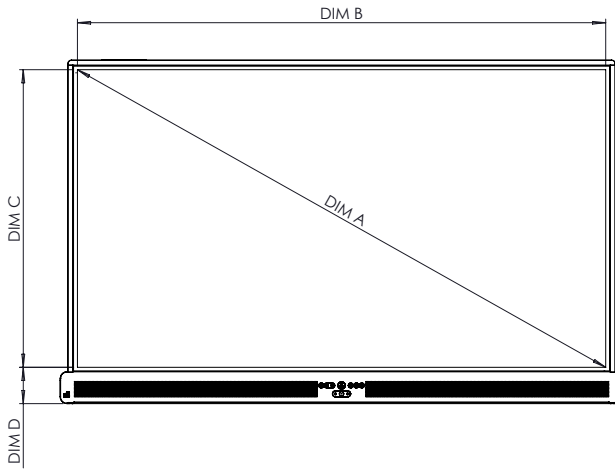

COMPLIANCE & CERTIFICATION

Regulatory Certifications	CE, FCC, IC, UL, CUL, CB, RCM
Energy Star Certified	Yes
Trade Agreements Act (TAA) Compliance	Yes

PHYSICAL SPECIFICATIONS

Panel Dimensions	65": 1484 x 107 x 931 mm (58.4 x 4.2 x 36.7 in) 75": 1705 x 107 x 1056 mm (67.1 x 4.2 x 41.6 in) 86": 1950 x 107 x 1194 mm (76.8 x 4.2 x 47 in)
Packed Dimensions	65": 1640 x 185 x 1030 mm (64.6 x 7.3 x 40.6 in) 75": 1860 x 185 x 1155 mm (73.2 x 7.3 x 45.5 in) 86": 2095 x 185 x 1290 mm (82.5 x 7.3 x 50.8 in)
Panel Net Weight	65": 37.8 kg (83.3 lbs) 75": 50.7 kg (111.8 lbs) 86": 62.9 kg (138.7 lbs)
Packed Weight	65": 46.6 kg (102.7 lbs) 75": 61 kg (134.5 lbs) 86": 75.3 kg (166 lbs)
Wall Mount Dimensions	65": 600 x 400 mm (23.6 x 15.8 in) 75": 800 x 400 mm (31.5 x 15.8 in) 86": 800 x 600 mm (31.5 x 23.6 in)

EDUCATION SOFTWARE LICENCE

ActivInspire® Professional	1 x Single User Licence Included
Promethean ActivSuite™	2 x Seats Included

ActivPanel 10

TECHNICAL DRAWINGS

65"

Front

DIM	DIMENSION
A	1643mm [64.7in]
B	1431mm [56.4in]
C	807mm [31.8in]
D	98mm [3.9in]

Back

DIM	DIMENSION
E	129mm [5.1in]
F	87mm [3.4in]
G	931mm [36.7in]
H	1484mm [58.4in]
I	600mm [23.6in]
J	400mm [15.7in]
K	293mm [11.6in]
L	237mm [9.3in]
M	1525mm [60.0in]

Side

* Optional ActivPanel fixed wall mount available to purchase