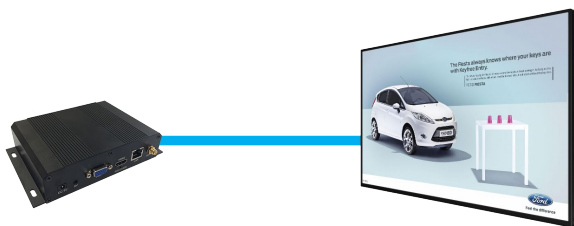

Standalone Android Media Players

Convert Existing Displays

For applications where there is already a display in place, these players are ideal for transforming them into USB updatable displays.

Plug and Play

Plug and Play is the most straightforward update method. Simply load images and videos on a USB stick, insert in the player, wait for your content to copy over and then remove. Your images and videos will now play in a continuous loop.

Multiple Outputs

Connect the media player to your existing screen via HDMI or VGA and 3.5mm audio jack depending on your display's inputs.

24/7 Commercial Use

Commercially graded high quality components are used in the design of the media player to ensure that it can be in constant use 24/7. Unlike domestic players, or DVD players, this unit is purpose built to run constantly and is extremely robust.