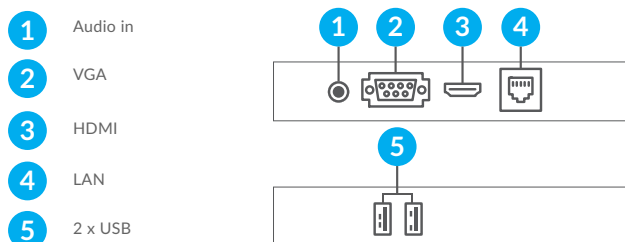

Plug and Play is the most straightforward update method. Simply load images and videos on a USB stick, insert in the player, wait for your content to copy over and then remove. Your images and videos will now play in a continuous loop.

Multiple Outputs

Connect the media player to your existing screen via HDMI or VGA and 3.5mm audio jack depending on your display's inputs.

24/7 Commercial Use

Commercially graded high quality components are used in the design of the media player to ensure that it can be in constant use 24/7. Unlike domestic players, or DVD players, this unit is purpose built to run constantly and is extremely robust.