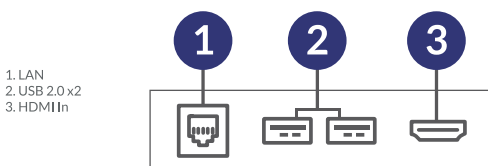

450cd/m² Commercial Panel

A commercial grade panel and components are used to ensure reliable 24/7 use in public spaces. The screen can also be used in landscape or portrait orientation.

Power Timer

The eco-friendly power timer allows you to assign daily or weekly on and off times for your screen meaning that it is only in use when it needs to be; improving your environmental efficiency.

Multiple Inputs

Should you need to use the screen as a monitor you can connect it to an external source, like a PC or media player, using the HDMI input.

Optional Network Upgrade

For a small charge you can upgrade your screen to be networked, allowing you to connect your screen via Wi-Fi or LAN, then remotely update it over the internet.