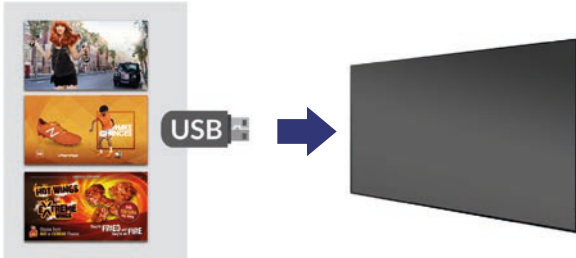

Other Features

Plug and Play

Plug and Play is the most straightforward way to upload content to the screen. Simply load images and videos on a USB stick, insert in the display, wait for your content to copy over and then remove. Your images and videos will now play in a continuous loop.

Remarkable 4K Display

With four times the resolution of Full HD, get amazing picture quality for a truly immersive viewing experience when using HDMI.

Slim Bezel

The screens feature an extremely sleek and narrow bezel meaning that the enclosure to display area ratio is very low. The front is crafted from segmented aluminium to achieve ultimate precision while the polymer rear keeps the display super slim and lightweight.