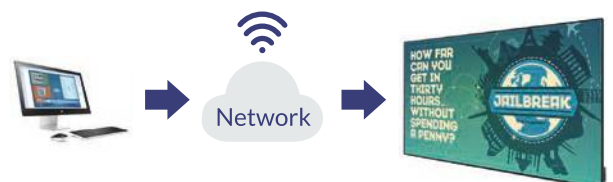

450cd/m² Commercial Panel

A commercial grade panel and components are used to ensure reliable 24/7 use in public spaces. The screen can also be used in landscape or portrait orientation.

Power Timer

The eco-friendly power timer allows you to assign daily or weekly on and off times for your screen meaning that it is only in use when it needs to be; improving your environmental efficiency.

Multiple Inputs

Should you need to use the screen as a monitor you can connect it to an external source, like a PC or media player, using the HDMI input.

Optional Network Upgrade

For a small charge you can upgrade your screen to be networked, allowing you to connect your screen via Wi-Fi or LAN, then remotely update it over the internet.

Key Features

PLUG AND PLAY

INTEGRATED ANDROID
MEDIA PLAYER

24/7 COMMERCIAL GRADE

ECO POWER TIMER

OPTIONAL NETWORK UPGRADE

LANDSCAPE OR PORTRAIT
ORIENTATION

CONNECT DEVICES