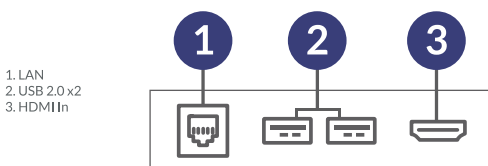

450cd/m² Commercial Panel

A commercial grade panel and components are used to ensure reliable 24/7 use in public spaces. The screen can also be used in landscape or portrait orientation.

Power Timer

The eco-friendly power timer allows you to assign daily or weekly on and off times for your screen meaning that it is only in use when it needs to be; improving your environmental efficiency.

Multiple Inputs

Should you need to use the screen as a monitor you can connect it to an external source, like a PC or media player, using the HDMI input.

Optional Network Upgrade

For a small charge you can upgrade your screen to be networked, allowing you to connect your screen via Wi-Fi or LAN, then remotely update it over the internet.