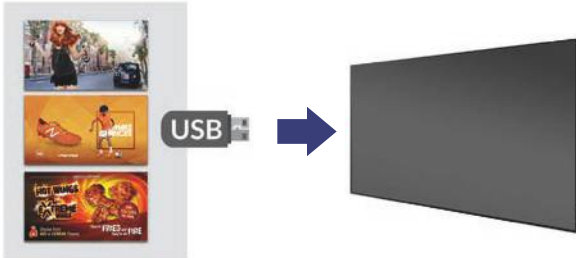

Other Features

Plug and Play

Plug and Play is the most straightforward way to upload content to the screen. Simply load images and videos on a USB stick, insert in the display, wait for your content to copy over and then remove. Your images and videos will now play in a continuous loop.

Remarkable 4K Display

With four times the resolution of Full HD, get amazing picture quality for a truly immersive viewing experience when using HDMI.

Slim Bezel

The screens feature an extremely sleek and narrow bezel meaning that the enclosure to display area ratio is very low. The front is crafted from segmented aluminium to achieve ultimate precision while the polymer rear keeps the display super slim and lightweight.