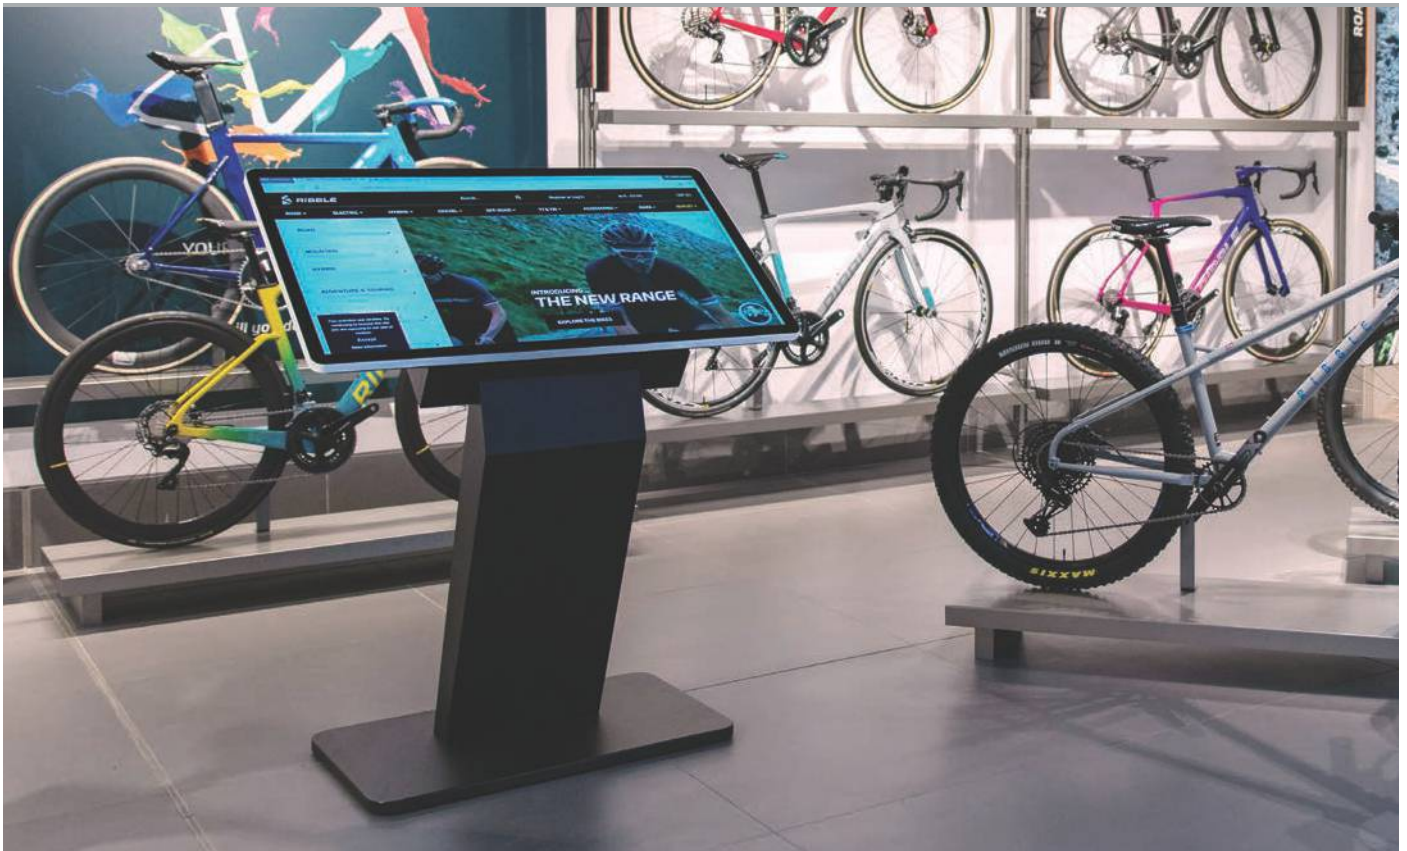

# 50" Windows PCAP Touch Screen Kiosks

Fully integrated kiosk solution featuring rear ports and connections for use with built-in or third party PC

## All in One Touch Kiosk

Combining edge-to-edge glass PCAP technology with a stylish and secure kiosk. The ergonomic design, along with the built in Windows OS and facility to seamlessly use a third party PC, sets this solution apart from other touch screen kiosks.

## Touch Monitor and Windows OS Versions

This interactive kiosk comes with an integrated Windows OS media player as standard. An integrated Android OS versions is also available. For ultimate flexibility this kiosk also features an internal locker so that a third party media player or NUC PC can be used.

## 10 Point PCAP Touch

Having up to 10 touch points allows you to manipulate images, zoom in or out as well as perform many other touch gestures; much like you would with a domestic tablet. It also allows for multiple users interacting with the screen at one time.