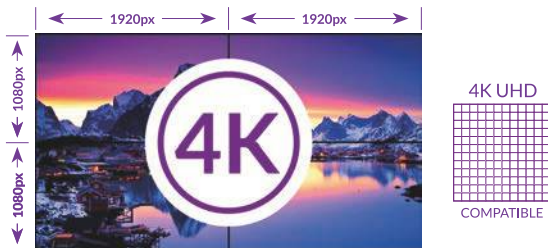

4K Compatible Video Wall

With large video walls content resolution is very important. If you have a 4K source you can achieve extraordinary image quality and ultra-high definition without the need to scale devices or purchase any external matrix controller.