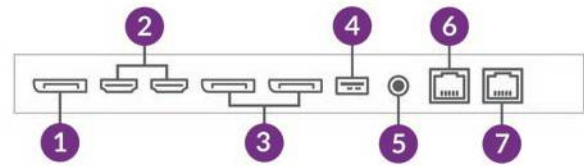

Other Features

Super Narrow Bezel (3.5mm)

With a total screen-to-screen bezel size of 3.5mm these displays are ideal as part of a virtually seamless LCD video wall – providing you with an eye catching, and content focused display. Their super narrow bezel allows you to build video walls of any size.

500cd/m² IPS Panel

With a brightness of 500cd/m² that ensures high visibility even under bright ambient light, these commercial grade IPS panels are designed to achieve ultimate lifelike colour with a remarkable viewing angle of 178° in both landscape and portrait.

4K Compatible Video Wall

With large video walls content resolution is very important. If you have a 4K source you can achieve extraordinary image quality and ultra-high definition without the need to scale devices or purchase any external matrix controller.

Multiple Inputs

Featuring HDMI and DisplayPort inputs, these displays are ideal whether the screens are being used individually, as part of a video wall using the internal video matrix processor or being run from an external matrix controller.