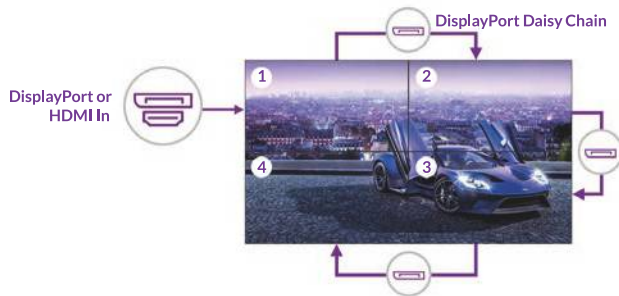

49" LCD Video Wall Displays

Go big using our 4K compatible video wall panels, with automatic tiling to fill any space

4K DaisyChain Tiling

These displays feature DisplayPort in and outputs, allowing you to daisy chain up to a 4K signal once connected. The integrated matrix processor significantly cuts the cost of external hardware, installation and maintenance, providing a cost-effective solution while still maximizing video quality with an immersive viewing experience.

-  Seamless Video Wall
-  Eco Friendly Power Timer
-  Temperature Control
-  RS-232 Control
-  Landscape/Portrait Orientation
-  Easy Install Handles
-  Slim and Lightweight Design
-  Reliable Displays
-  Anti-Glare Panel

Other Features

Super Narrow Bezel (3.5mm)

With a total screen-to-screen bezel size of 3.5mm these displays are ideal as part of a virtually seamless LCD video wall – providing you with an eye catching, and content focused display. Their super narrow bezel allows you to build video walls of any size.

Multiple Inputs

Featuring HDMI and DisplayPort inputs, these displays are ideal whether the screens are being used individually, as part of a video wall using the internal video matrix processor or being run from an external matrix controller.