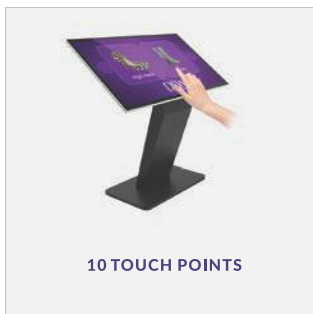

# Key Features

INTEGRATED WINDOWS

10 TOUCH POINTS

# VIPS

IPS PANEL

24/7 COMMERCIAL USE

TOUCH MONITOR / WINDOWS  
VERSIONS AVAILABLE

WI-FI AND LAN

ATTACH DEVICES

INTEGRATED SPEAKERS

10 TOUCH POINTS

SURFACE PLASMA  
TREATMENT

INTERNAL LOCKER

GIANT TABLET STYLING