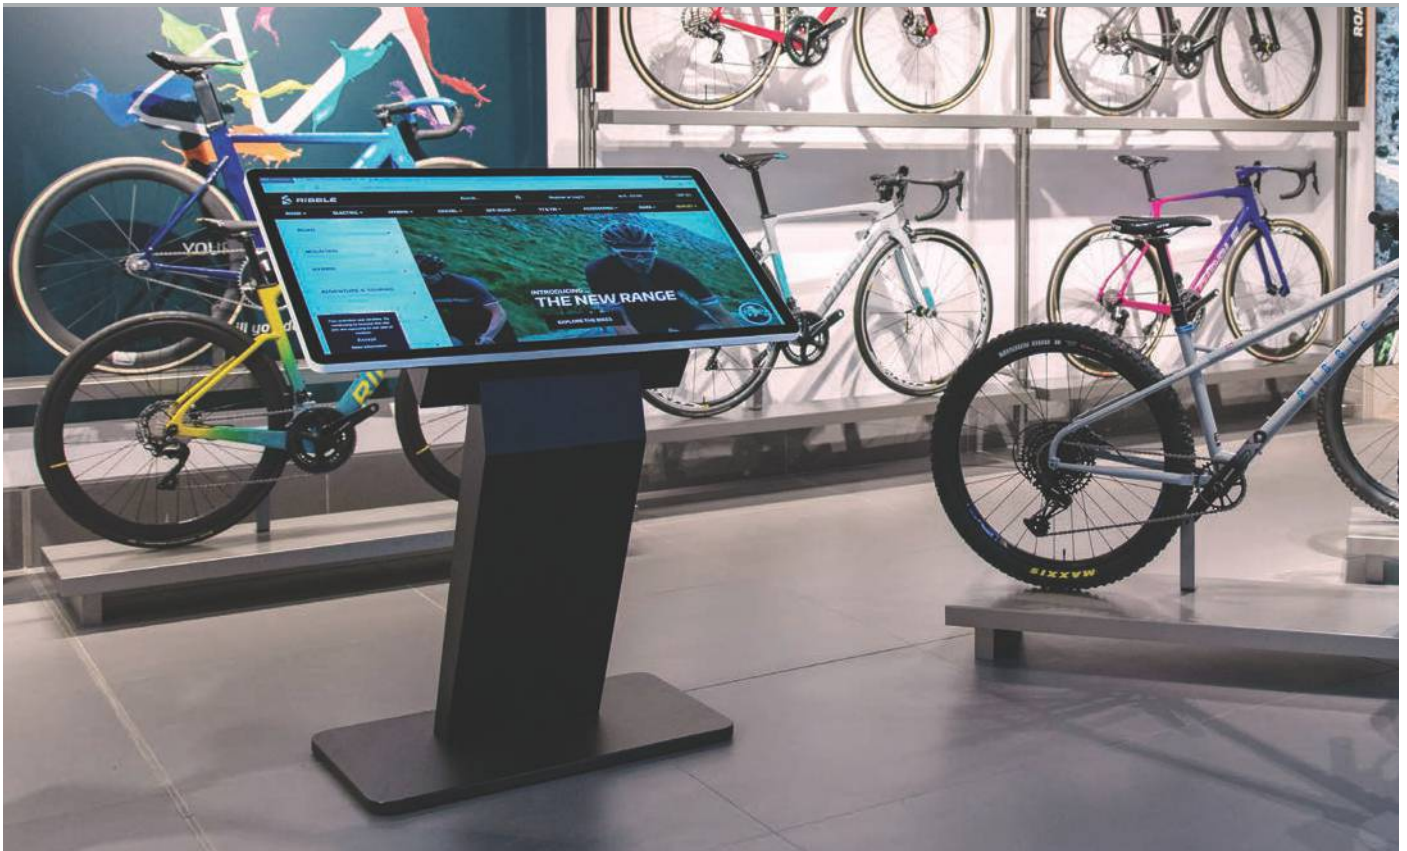

# 43" Windows PCAP Touch Screen Kiosks

Fully integrated kiosk solution featuring rear ports and connections for use with built-in or third party PC

## All in One Touch Kiosk

Combining edge-to-edge glass PCAP technology with a stylish and secure kiosk. The ergonomic design, along with the built in Windows OS and facility to seamlessly use a third party PC, sets this solution apart from other touch screen kiosks.

## Touch Monitor and Windows OS Versions

This interactive kiosk comes with an integrated Windows OS media player as standard. An integrated Android OS versions is also available. For ultimate flexibility this kiosk also features an internal locker so that a third party media player or NUC PC can be used.

## 10 Point PCAP Touch

Having up to 10 touch points allows you to manipulate images, zoom in or out as well as perform many other touch gestures; much like you would with a domestic tablet. It also allows for multiple users interacting with the screen at one time.