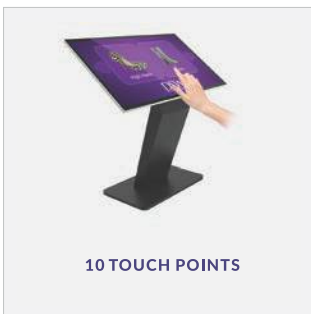

Integrated Speakers

The displays feature two integrated slimline speakers for applications that require an audio element.

Touch CMS

For a small charge you can take advantage of our user-friendly CMS, allowing you to conveniently create your own interactive content.

Key Features

INTEGRATED ANDROID

10 TOUCH POINTS

VIPS

IPS PANEL

24/7 COMMERCIAL USE

TOUCH MONITOR / WINDOWS
VERSIONS AVAILABLE

WI-FI AND LAN

ATTACH DEVICES

INTEGRATED SPEAKERS

10 TOUCH POINTS

SURFACE PLASMA
TREATMENT

INTERNAL LOCKER

GIANT TABLET STYLING

Specification Table

		43 Inch
Panel	Resolution	1920x1080
	Display Area (mm)	941.2x529.4
	Aspect Ratio	16:9
	Brightness (cd/m ²)	450
	Colour	16.7M
	Viewing Angle	178°
	Contrast Ratio	5000:1
Touch	Touch Technology	Projected Capacitive
	Touch Points	10
	Glass Hardness	7H minimum
Audio	Speaker Type	2W, 4Ω (x2)
	Inputs (when used as monitor)	HDMI, VGA
	Audio Input (when used as monitor)	Audio Socket (3.5mm)
AV Inputs/Outputs	Audio Output (Internal PC)	Audio Socket (3.5mm)
	Power Consumption (W)	65
	Input Voltage	AC110~240V (50Hz~60Hz)
Mechanical	Unit Size (WxHxD mm) (Landscape)	TBC
	Package Size (WxHxD mm)	TBC
	Footprint (WxD)	800x500
	Net Weight (kg)	TBC
	Gross Weight (kg)	TBC
Environmental	Operating Temperature	0 °C to 50 °C
	Storage Temperature	-30°C to 60°C
	Operating Humidity	10% to 80%
	Storage Humidity	5% to 95%
Computer	CPU	Quad-Core ARM Cortex A17, 1.6GHz
	GPU	Quad-Core ARM Mali-T764
	RAM	DDR3 2GB
	Internal Storage	8GB eMMC
	USB	1 x USB (OTG/HOST), 1 x USB (HOST)
	LAN	100M/1000M Ethernet
	Wi-Fi	802.11b/g/n/ac
	OS	Android 7.1
	Graphic Engine	OpenGL ES 1.1/2.0/3.0/3.1, OpenCL 1.1, Renderscript, Direct3D 11.1
	Other	No accessible buttons or controls
Accessories	Included	Remote Control, User Manual, Power Cable, USB to USB Cable, Wi-Fi Aerial
Warranty	Warranty Period	3 Year Warranty
	Technical Support	Lifetime