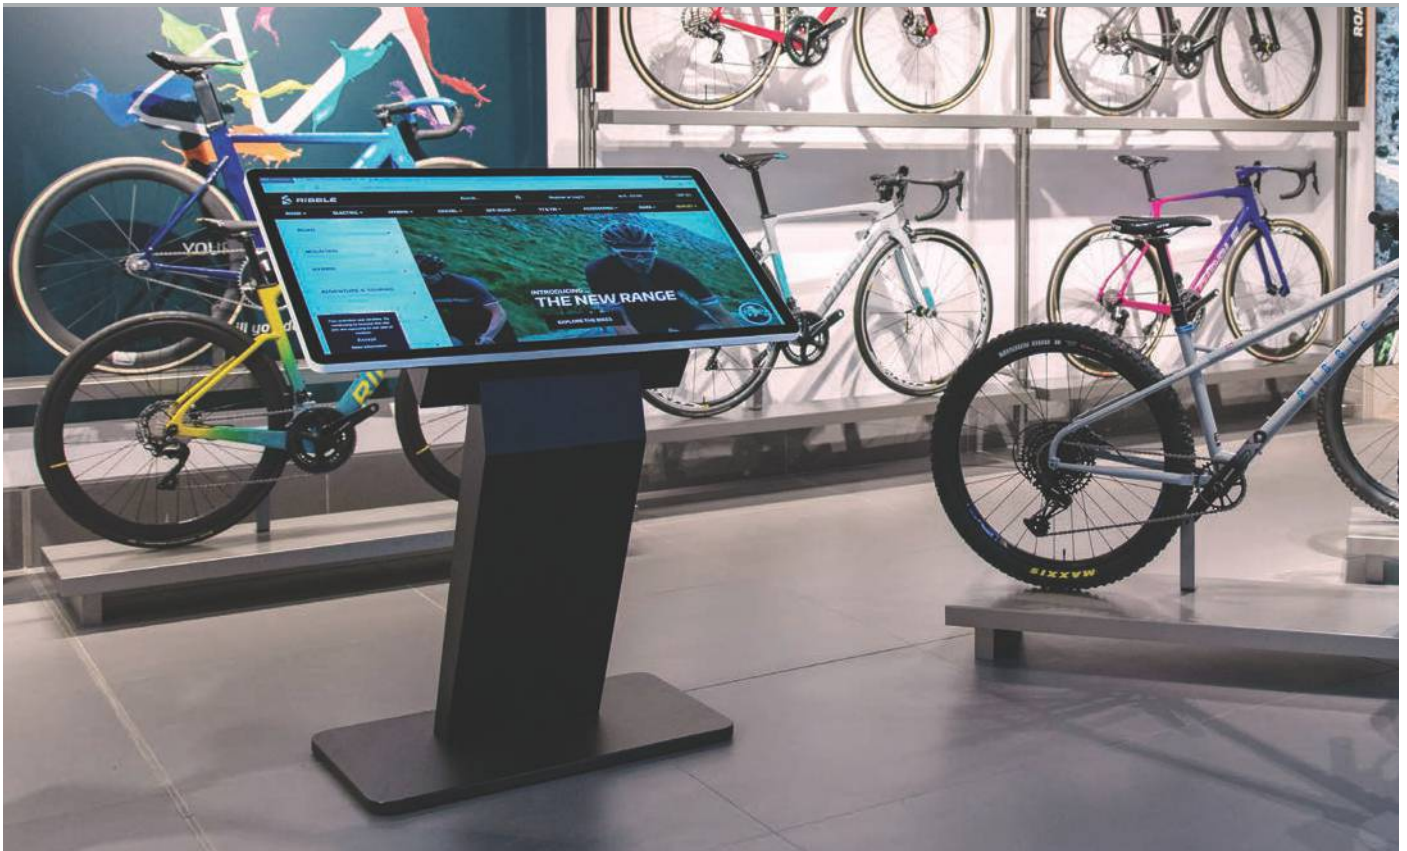

43" Android PCAP Touch Screen Kiosks

Fully integrated kiosk solution featuring rear ports and connections for use with built-in or third party PC

All in One Touch Kiosk

Combining edge-to-edge glass PCAP technology with a stylish and secure kiosk. The ergonomic design, along with the built in Android OS and facility to seamlessly use a third party PC, sets this solution apart from other touch screen kiosks.

10 Point PCAP Touch

Having up to 10 touch points allows you to manipulate images, zoom in or out as well as perform many other touch gestures; much like you would with a domestic tablet. It also allows for multiple users interacting with the screen at one time.

10
Touch Points

Surface Plasma Treatment

The oleophobic coating makes the glass front more resistance to oil and water residue left by fingerprint marks and makes touch gestures smoother. Unlike other touch screens the glass is not etched, vastly improving the optical clarity.

Conventional Signage Display

Android PCAP Touch Screen Kiosks

24/7 Commercial Use

These displays use a commercial grade LCD panel and LED backlight. They have the ability to be in constant use 24/7 for over 70,000 hours and have no external buttons or controls to avoid tampering.