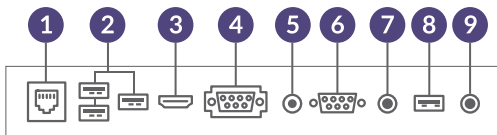

Internal Locker

Should you need to connect the screen to an external source, like a PC or media player, you can use the USB and HDMI or VGA inputs and hide the player inside the internal locker.

- 1 LAN
- 2 USB x3
- 3 HDMI
- 4 VGA
- 5 AUDIO IN
- 6 RS-232
- 7 MIC/AUDIO
- 8 TOUCH USB
- 9 AUDIO OUT