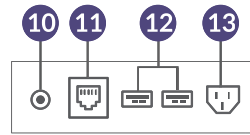

Rear Connections

Whether you are using the integrated PC or a third party device inside the internal locker you can use the connections on the rear to conveniently connect your USB, Ethernet cable, power cable and Wi-Fi aerial directly to the touch screen.