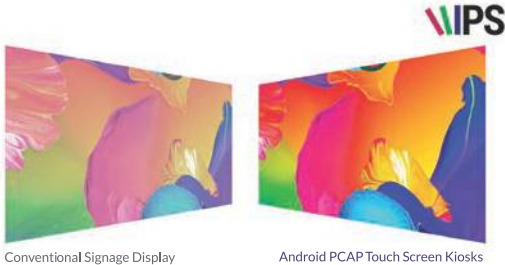

Android PCAP Touch Screen Kiosks

Other Features

450cd/m² IPS Panel

Commercial grade IPS technology accurately displays image quality and colour depth with no fall-off in colour accuracy. These panels are designed to achieve ultimate lifelike colour temperature when used in either landscape or portrait.

Conventional Signage Display