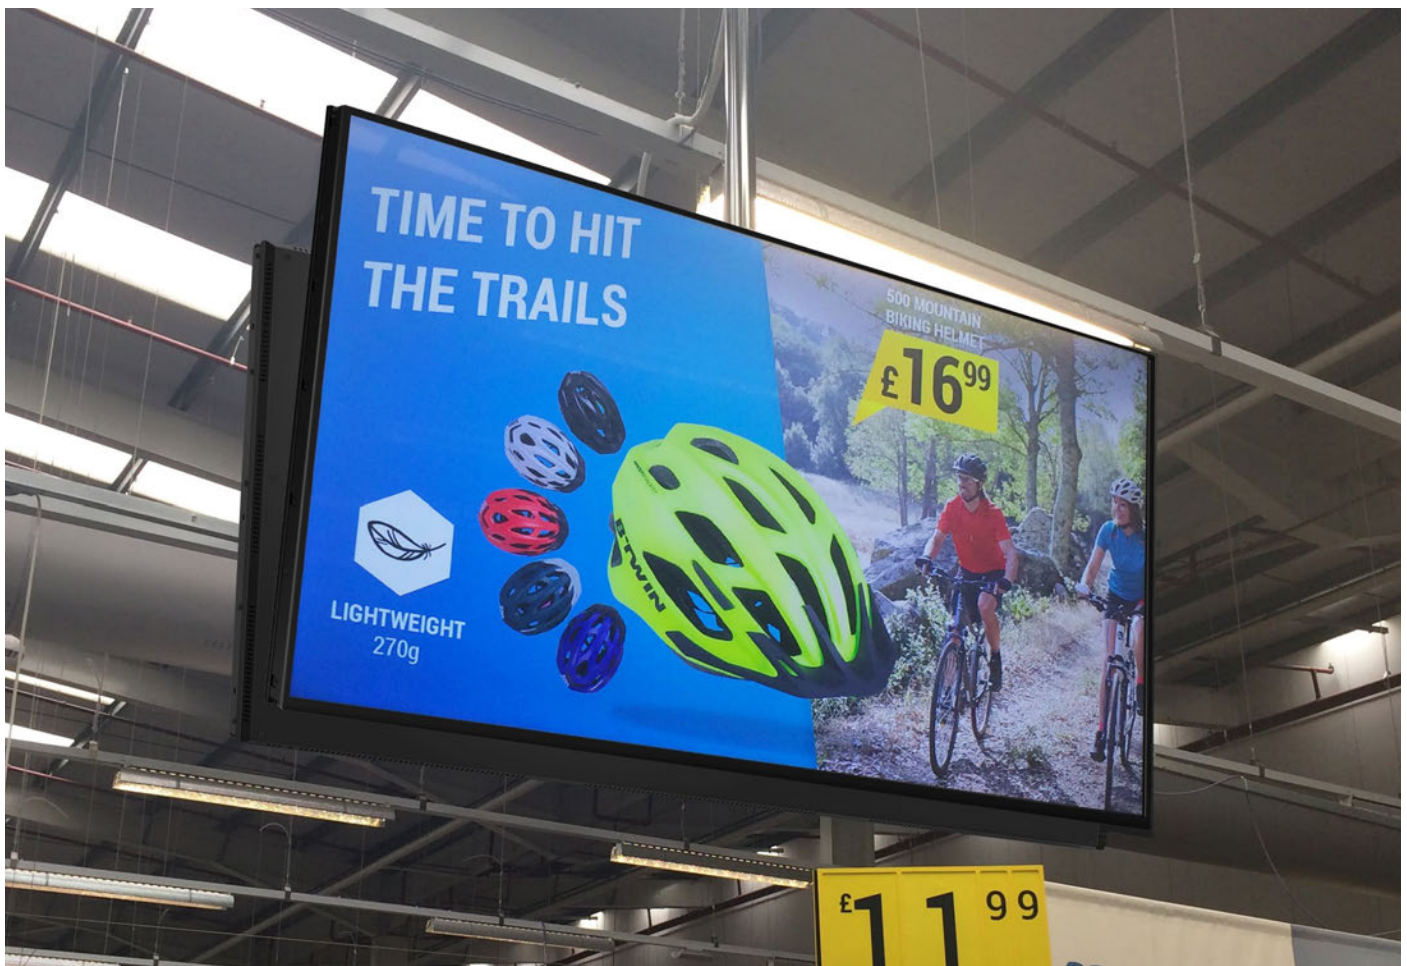

Specification Table

		32 Inch
Panel	Resolution	1920x1080
	Display Area (mm)	698.4x392.9
	Bezel Size	Top/left/right: 12.5, Bottom: 17.5
	Pixel Pitch	0.369x0.369
	Aspect Ratio	16:9
	Brightness (cd/m²)	450
	Colour	16.7M
	Viewing Angle	178°
Audio	Contrast Ratio	4000:1
	Speaker Type	5W, 8Ω (x2)
AV Inputs	Video	HDMI, VGA, Audio Socket (3.5mm), BNC (AV)
	Control	RS-232
Power	Power Consumption (W)	38
	Input Voltage	AC110~240V (50Hz~60Hz)
Mechanical	Unit Size (WxHxD mm)	723.4x422.9x68
	Package Size (WxHxD mm)	865x560x210
	VESA Holes (mm)	500x200/400x200
	Net Weight (kg)	9
	Gross Weight (kg)	11.55
Environmental	Operating Temperature	0 °C to 50 °C
	Storage Temperature	-30°C to 60°C
	Operating Humidity	10% to 80%
	Storage Humidity	5% to 95%
Computer	Media Formats	Video (AVI, MP4), Audio (MP3), Image (JPG, BMP)
	Media Resolution	1920x1080/1080x1920
Accessories	Included	Scheduling Software, Remote Control, User Manual
	Optional	Wall Mount, Floor Stand/Trolley, Ceiling Mount, Table Stand
Warranty	Warranty Period	3 Year Warranty
	Technical Support	Lifetime

Errors and omissions excepted